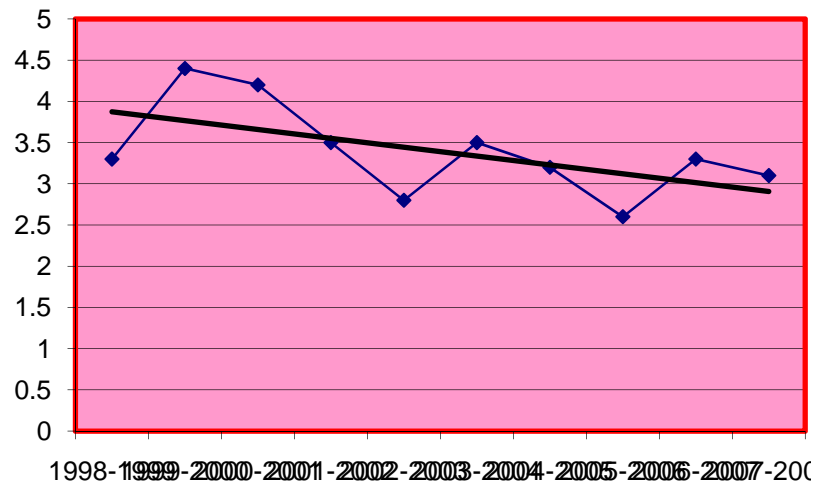

The Western Region sport harvest 10 year average is 42, the last 4 years has averaged 44 lions. The last spike in Western Region harvest (57) was in 2000-01 and corresponded with the season being extended from 7 to 9 months. Both male and female harvest has increased in the last couple years while average ages of those harvested lions has decreased. Especially the females which have seen a reduction in their average age by almost a full year in the last ten years. The Western Region mountain lion sport harvest objective for the 2009-2010 season is 103.

The Southern Region sport harvest 10 year average is 28, while the 4 year average is 23. Both male and female harvest has increased the last couple years. While the average age of harvested males has remained relatively steady, the female average age has declined. The Southern Region mountain lion sport harvest objective for the 2009-2010 season is 60.

Male Harvest Trend Southern Region

Female Age Trend Southern Region

Male Age Trend Southern District

Female Harvest Trend Southern Region

Male Harvest Trend Western Region

Female Harvest Trend Western Region

Male Age Trend Western Region

Female Age Trend Western Region

Male Age Trend Eastern Region

Female Age Trend Eastern Region

Male Harvest Trend Eastern Region

Female Harvest Trend Eastern Region