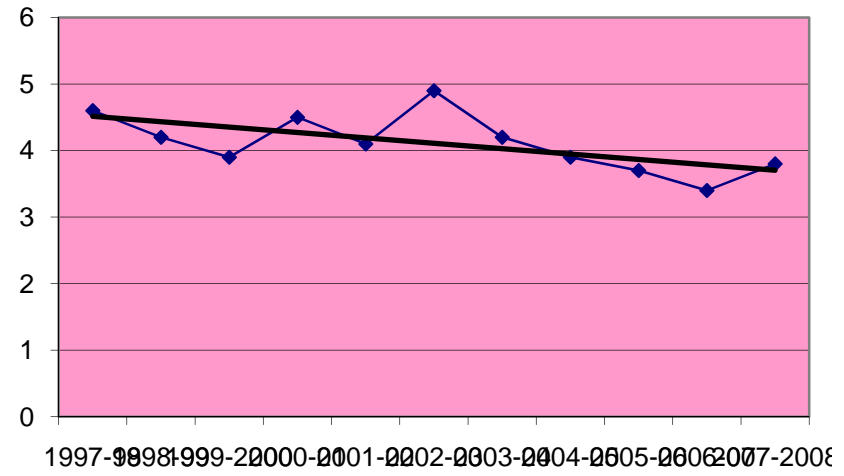

The Southern Region sport harvest 10 year average is 28, while the 4 year average is 23. Both male and female harvest has increased the last couple years. While the average age of harvested males has remained relatively steady, the female average age has declined. The Southern Region mountain lion sport harvest objective for the 2009-2010 season is 60.

Male Harvest Trend Southern Region

Female Age Trend Southern Region

Male Age Trend Southern District

Female Harvest Trend Southern Region

Male Harvest Trend Western Region

Female Harvest Trend Western Region

Male Age Trend Western Region

Female Age Trend Western Region

Male Age Trend Eastern Region

Female Age Trend Eastern Region

Male Harvest Trend Eastern Region

Female Harvest Trend Eastern Region