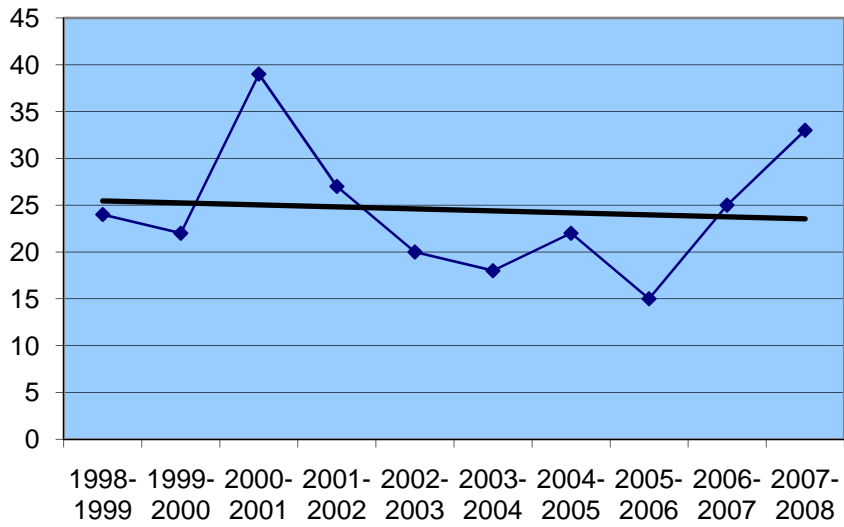

The Western Region sport harvest 10 year average is 42, the last 4 years has averaged 44 lions. The last spike in Western Region harvest (57) was in 2000-01 and corresponded with the season being extended from 7 to 9 months. Both male and female harvest has increased in the last couple years while average ages of those harvested lions has decreased. Especially the females which have seen a reduction in their average age by almost a full year in the last ten years. The Western Region mountain lion sport harvest objective for the 2009-2010 season is 103.

The Southern Region sport harvest 10 year average is 28, while the 4 year average is 23. Both male and female harvest has increased the last couple years. While the average age of harvested males has remained relatively steady, the female average age has declined. The Southern Region mountain lion sport harvest objective for the 2009-2010 season is 60.

Male Harvest Trend Southern Region

Female Age Trend Southern Region

Male Age Trend Southern District

Female Harvest Trend Southern Region

Male Harvest Trend Western Region

Female Harvest Trend Western Region

Male Age Trend Western Region

Female Age Trend Western Region

Male Age Trend Eastern Region

Female Age Trend Eastern Region

Male Harvest Trend Eastern Region

Female Harvest Trend Eastern Region