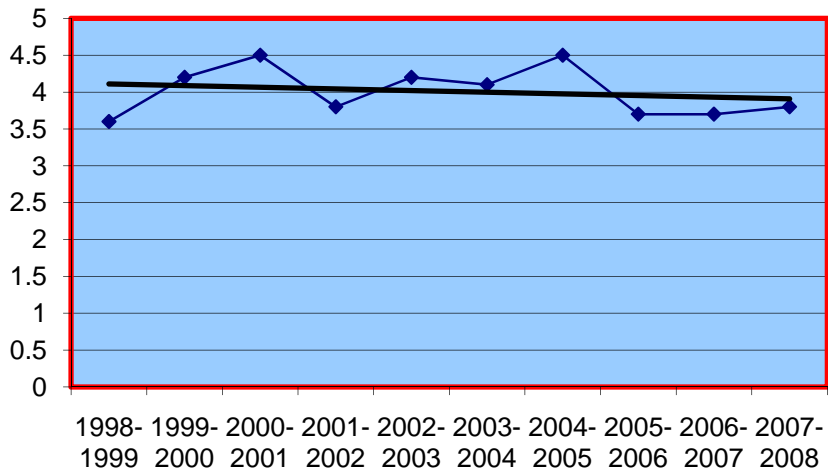

The Western Region sport harvest 10 year average is 42, the last 4 years has averaged 44 lions. The last spike in Western Region harvest (57) was in 2000-01 and corresponded with the season being extended from 7 to 9 months. Both male and female harvest has increased in the last couple years while average ages of those harvested lions has decreased. Especially the females which have seen a reduction in their average age by almost a full year in the last ten years. The Western Region mountain lion sport harvest objective for the 2009-2010 season is 103.

The Southern Region sport harvest 10 year average is 28, while the 4 year average is 23. Both male and female harvest has increased the last couple years. While the average age of harvested males has remained relatively steady, the female average age has declined. The Southern Region mountain lion sport harvest objective for the 2009-2010 season is 60.

Male Harvest Trend Southern Region

Female Age Trend Southern Region

Male Age Trend Southern District

Female Harvest Trend Southern Region

Male Harvest Trend Western Region

Female Harvest Trend Western Region

Male Age Trend Western Region

Female Age Trend Western Region

Male Age Trend Eastern Region

Female Age Trend Eastern Region

Male Harvest Trend Eastern Region

Female Harvest Trend Eastern Region