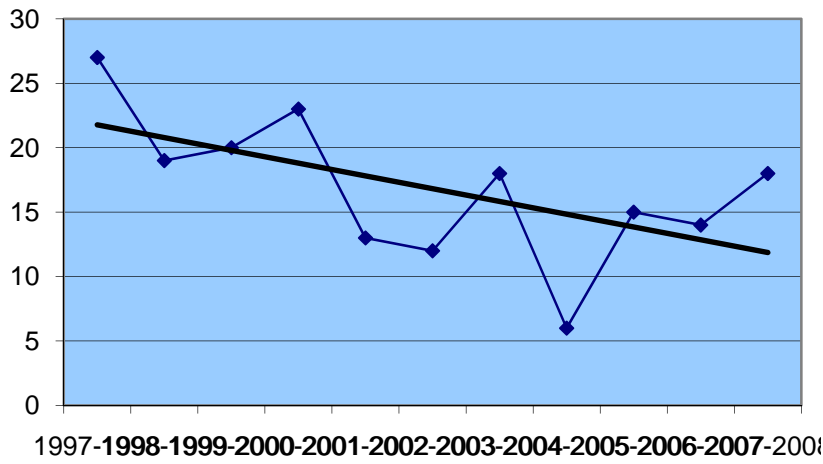

Male Harvest Trend Southern Region