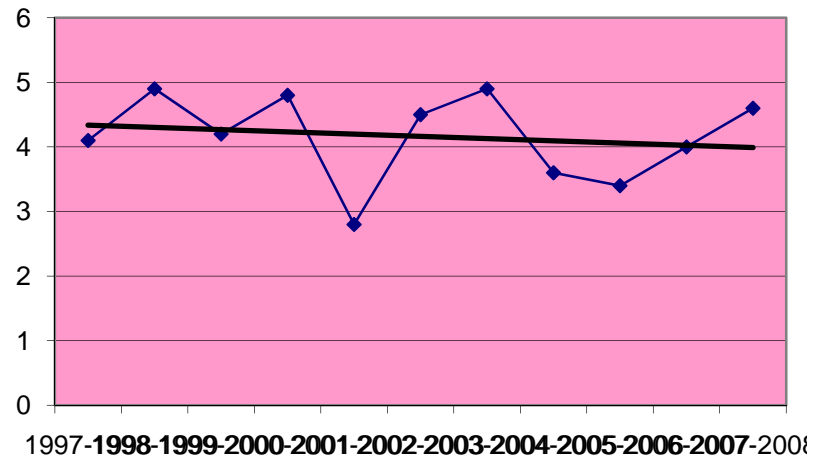

Female Age Trend Southern Region