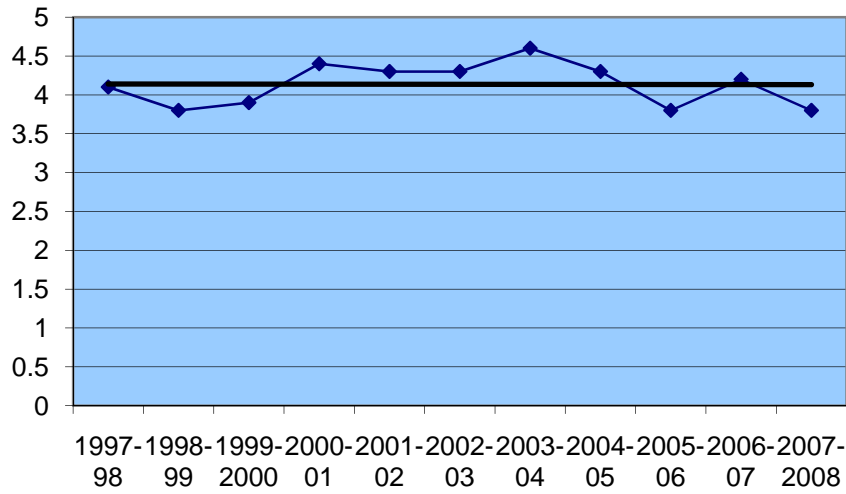

The Western Region sport harvest 10 year average is 42, the last 4 years has averaged 44 lions. The last spike in Western Region harvest (57) was in 2000-01 and corresponded with the season being extended from 7 to 9 months. Both male and female harvest has increased in the last couple years while average ages of those harvested lions has decreased. Especially the females which have seen a reduction in their average age by almost a full year in the last ten years. The Western Region mountain lion sport harvest objective for the 2009-2010 season is 103.

The Southern Region sport harvest 10 year average is 28, while the 4 year average is 23. Both male and female harvest has increased the last couple years. While the average age of harvested males has remained relatively steady, the female average age has declined. The Southern Region mountain lion sport harvest objective for the 2009-2010 season is 60.

Male Harvest Trend Southern Region

Female Age Trend Southern Region

Male Age Trend Southern District

Female Harvest Trend Southern Region

Male Harvest Trend Western Region

Female Harvest Trend Western Region

Male Age Trend Western Region

Female Age Trend Western Region

Male Age Trend Eastern Region

Female Age Trend Eastern Region

Male Harvest Trend Eastern Region

Female Harvest Trend Eastern Region