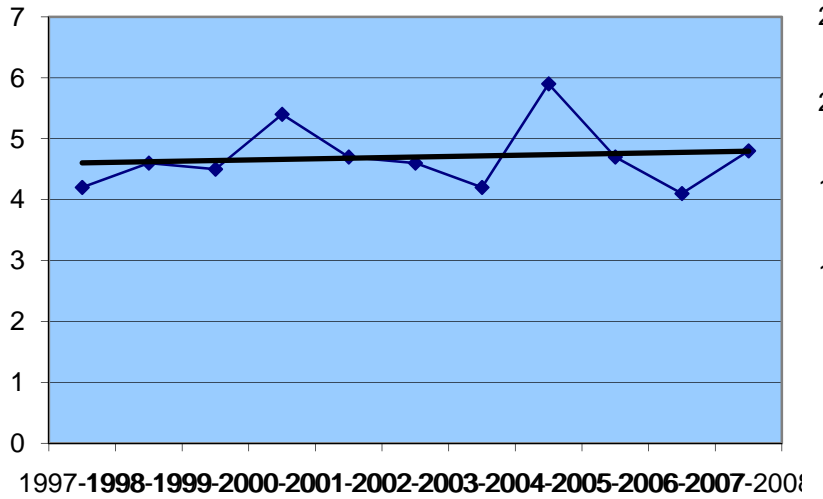

Mountain Lion Harvest Objectives

2009-2010 and 2010-2011 Seasons

The Eastern Region sport harvest 10 year average is 75, but the last 4 years has averaged only 58 lions. The last spike in Eastern Region harvest (115) was in the 2003-04 season and corresponded to the season change to year around and management unit objectives replaced by Regional harvest objectives. Female harvest increased slightly in 2007-08, but the 10 year average age has declined by .5 years. The Eastern Region mountain lion sport harvest objective for the 2009-2010 season is 139.

The Western Region sport harvest 10 year average is 42, the last 4 years has averaged 44 lions. The last spike in Western Region harvest (57) was in 2000-01 and corresponded with the season being extended from 7 to 9 months. Both male and female harvest has increased in the last couple years while average ages of those harvested lions has decreased. Especially the females which have seen a reduction in their average age by almost a full year in the last ten years. The Western Region mountain lion sport harvest objective for the 2009-2010 season is 103.

The Southern Region sport harvest 10 year average is 28, while the 4 year average is 23. Both male and female harvest has increased the last couple years. While the average age of harvested males has remained relatively steady, the female average age has declined. The Southern Region mountain lion sport harvest objective for the 2009-2010 season is 60.

Male Harvest Trend Southern Region

Female Age Trend Southern Region

Male Age Trend Southern District

Female Harvest Trend Southern Region

Male Harvest Trend Western Region

Female Harvest Trend Western Region