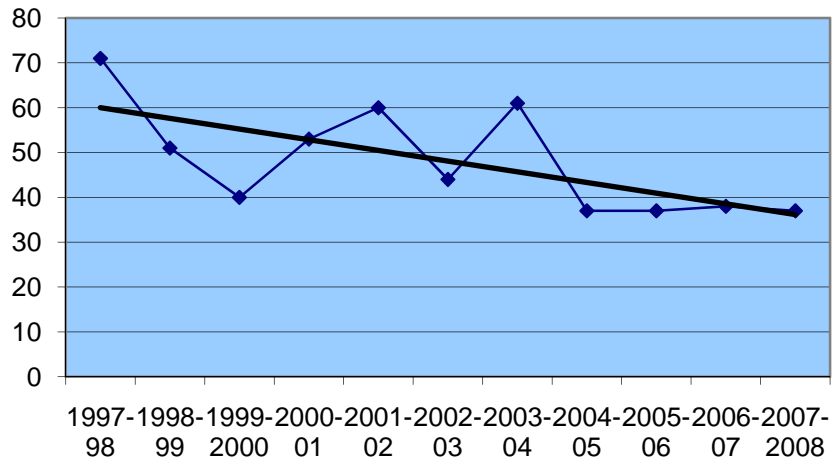

The Western Region sport harvest 10 year average is 42, the last 4 years has averaged 44 lions. The last spike in Western Region harvest (57) was in 2000-01 and corresponded with the season being extended from 7 to 9 months. Both male and female harvest has increased in the last couple years while average ages of those harvested lions has decreased. Especially the females which have seen a reduction in their average age by almost a full year in the last ten years. The Western Region mountain lion sport harvest objective for the 2009-2010 season is 103.

The Southern Region sport harvest 10 year average is 28, while the 4 year average is 23. Both male and female harvest has increased the last couple years. While the average age of harvested males has remained relatively steady, the female average age has declined. The Southern Region mountain lion sport harvest objective for the 2009-2010 season is 60.

Male Harvest Trend Southern Region

Female Age Trend Southern Region

Male Age Trend Southern District

Female Harvest Trend Southern Region

Male Harvest Trend Western Region

Female Harvest Trend Western Region

Male Age Trend Western Region

Female Age Trend Western Region

Male Age Trend Eastern Region

Female Age Trend Eastern Region

Male Harvest Trend Eastern Region

Female Harvest Trend Eastern Region