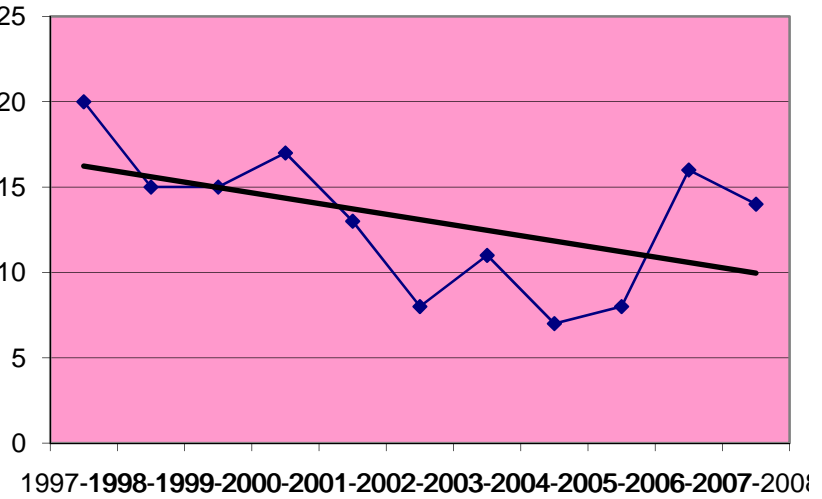

The Western Region sport harvest 10 year average is 42, the last 4 years has averaged 44 lions. The last spike in Western Region harvest (57) was in 2000-01 and corresponded with the season being extended from 7 to 9 months. Both male and female harvest has increased in the last couple years while average ages of those harvested lions has decreased. Especially the females which have seen a reduction in their average age by almost a full year in the last ten years. The Western Region mountain lion sport harvest objective for the 2009-2010 season is 103.

The Southern Region sport harvest 10 year average is 28, while the 4 year average is 23. Both male and female harvest has increased the last couple years. While the average age of harvested males has remained relatively steady, the female average age has declined. The Southern Region mountain lion sport harvest objective for the 2009-2010 season is 60.

Male Harvest Trend Southern Region

Female Age Trend Southern Region

Male Age Trend Southern District

Female Harvest Trend Southern Region

Male Harvest Trend Western Region

Female Harvest Trend Western Region

Male Age Trend Western Region

Female Age Trend Western Region

Male Age Trend Eastern Region

Female Age Trend Eastern Region

Male Harvest Trend Eastern Region

Female Harvest Trend Eastern Region