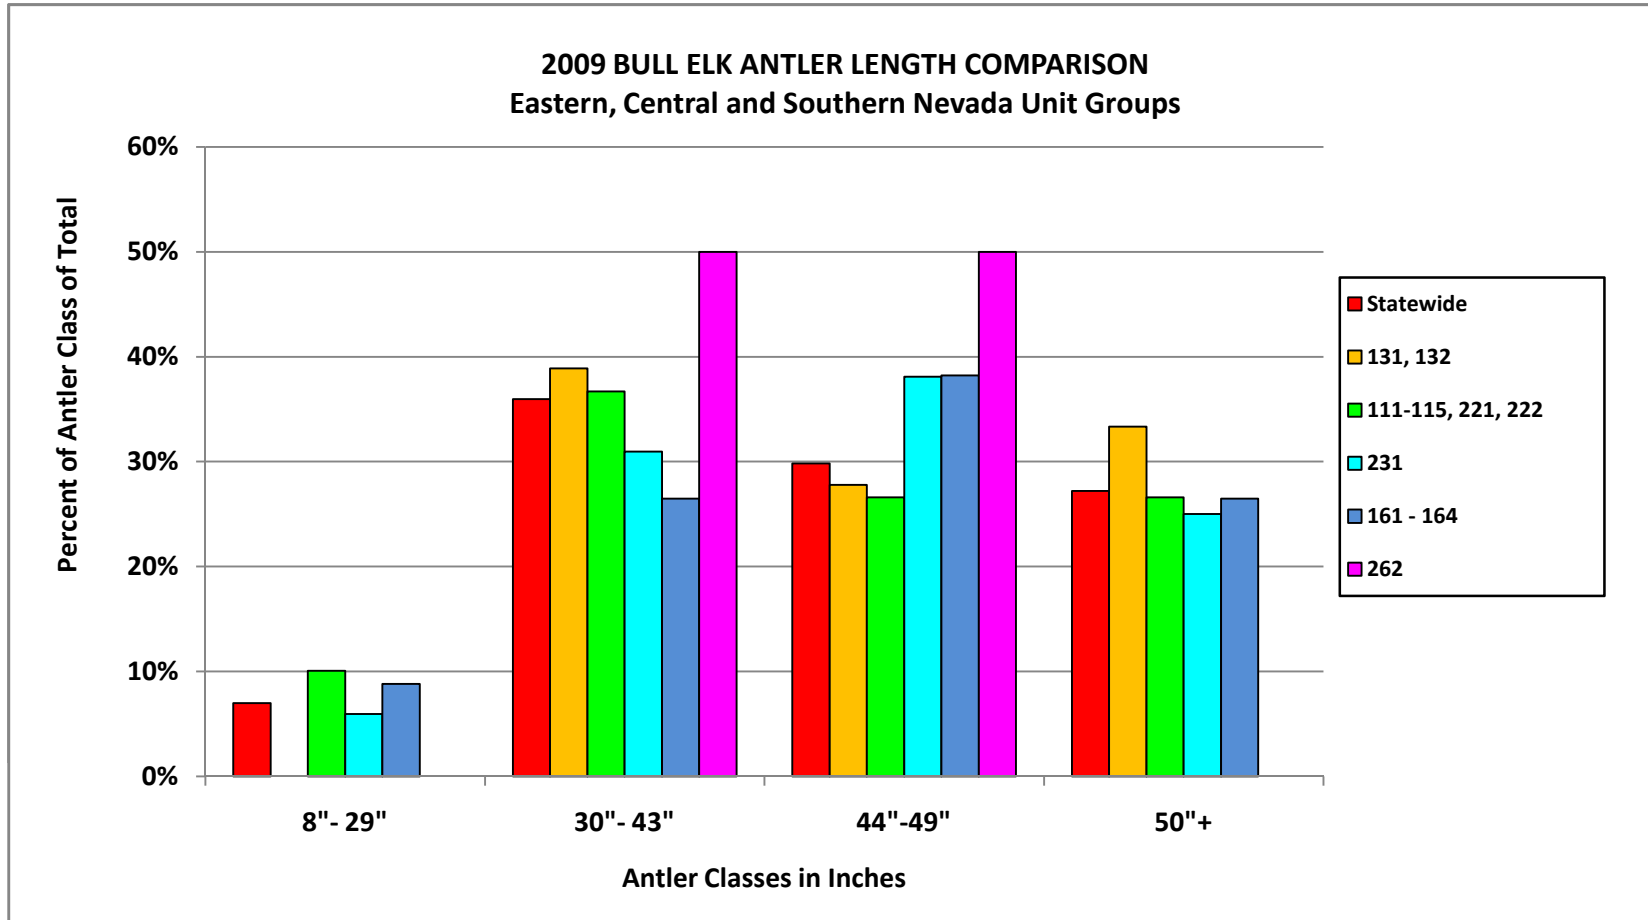

2009 BULL ELK HARVEST ANTLER LENGTH GRAPHS BY UNIT GROUP

2009 BULL ELK HARVEST ANTLER LENGTH GRAPHS BY UNIT GROUP

2009 BULL ELK HARVEST ANTLER LENGTH GRAPHS BY UNIT GROUP

2009 BULL ELK HARVEST ANTLER LENGTH GRAPHS BY UNIT GROUP