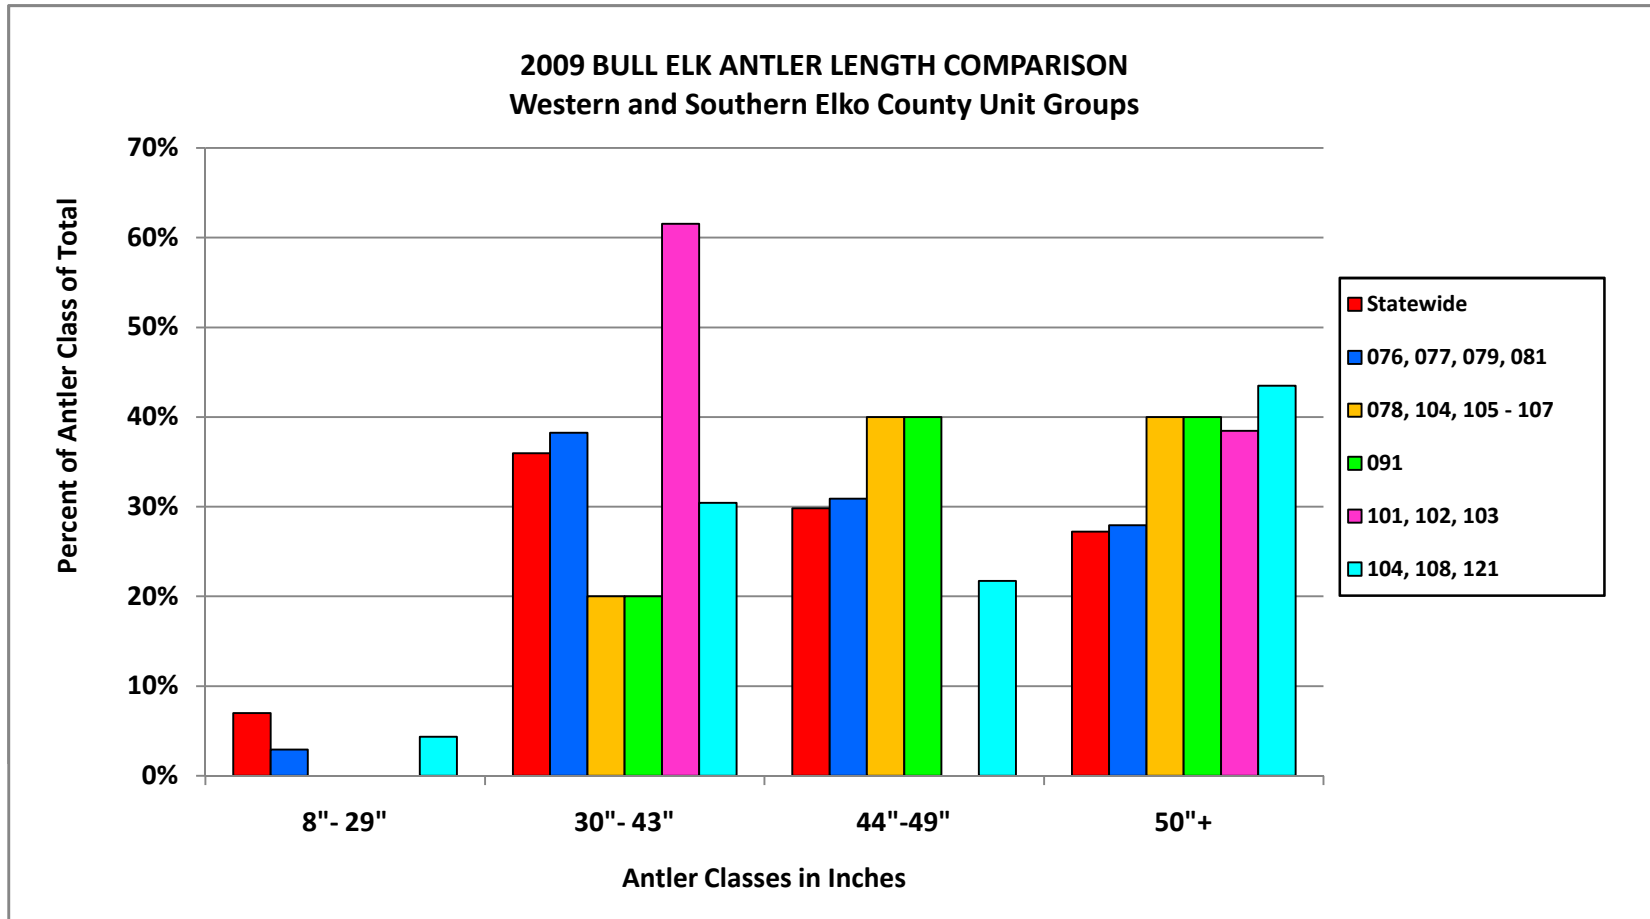

2009 BULL ELK HARVEST ANTLER LENGTH GRAPHS BY UNIT GROUP

2009 BULL ELK HARVEST ANTLER LENGTH GRAPHS BY UNIT GROUP

2009 BULL ELK HARVEST ANTLER LENGTH GRAPHS BY UNIT GROUP

2009 BULL ELK HARVEST ANTLER LENGTH GRAPHS BY UNIT GROUP