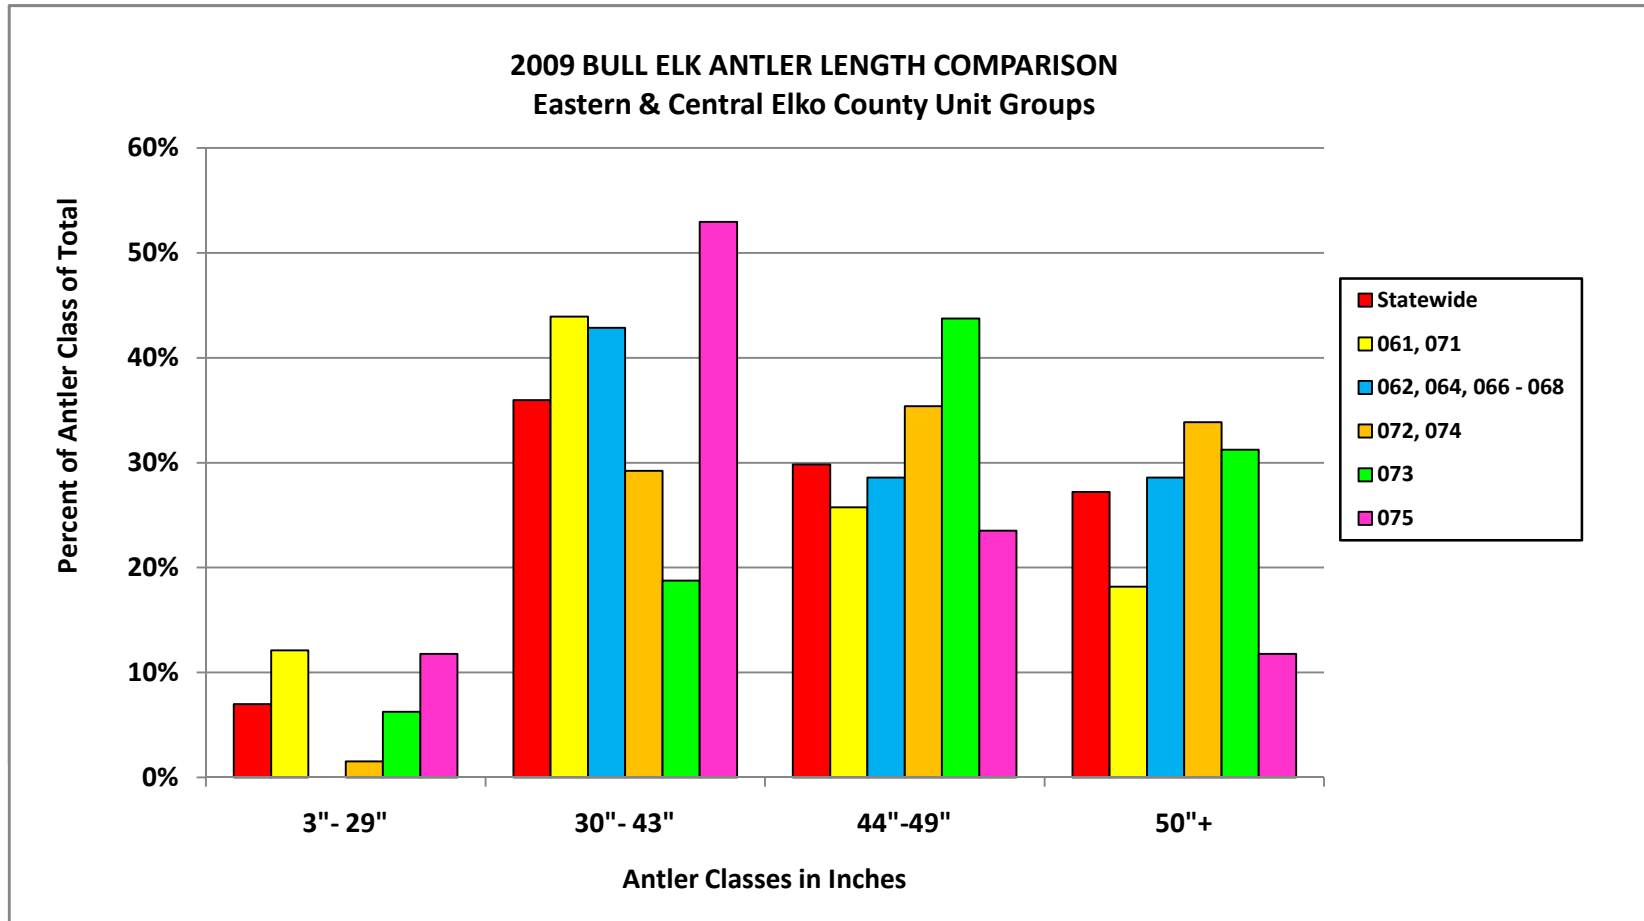

2009 BULL ELK HARVEST ANTLER LENGTH GRAPHS BY UNIT GROUP

2009 BULL ELK HARVEST ANTLER LENGTH GRAPHS BY UNIT GROUP

2009 BULL ELK HARVEST ANTLER LENGTH GRAPHS BY UNIT GROUP

2009 BULL ELK HARVEST ANTLER LENGTH GRAPHS BY UNIT GROUP