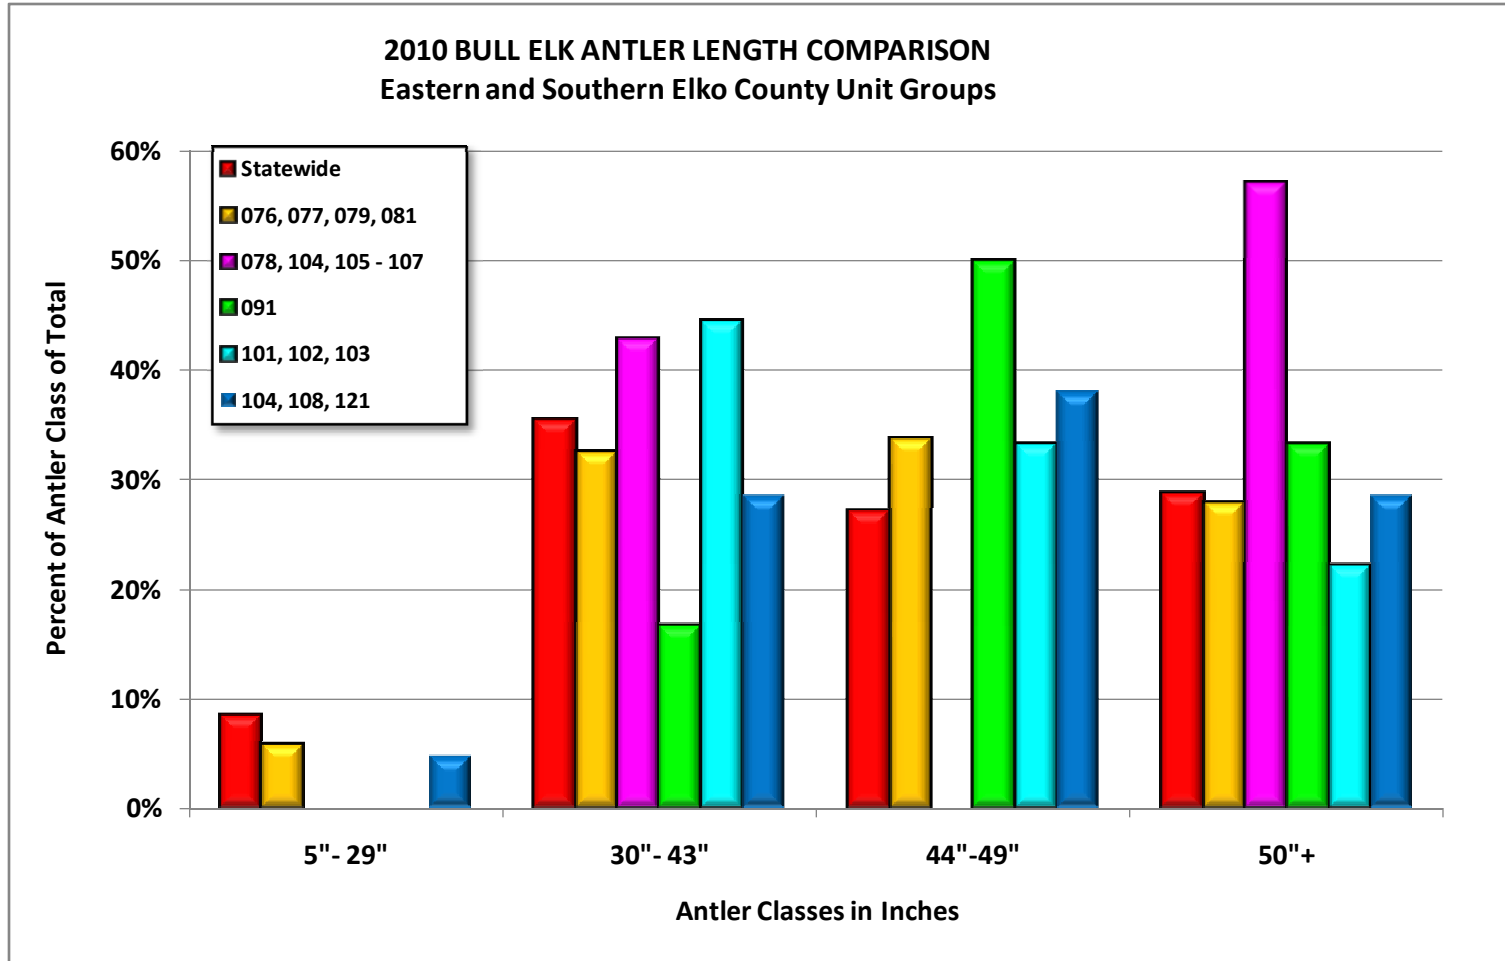

2010 BULL ELK HARVEST ANTLER LENGTH BY UNIT GROUP GRAPHS

2010 BULL ELK HARVEST ANTLER LENGTH BY UNIT GROUP GRAPHS

2010 BULL ELK HARVEST ANTLER LENGTH BY UNIT GROUP GRAPHS

2010 BULL ELK HARVEST ANTLER LENGTH BY UNIT GROUP GRAPHS