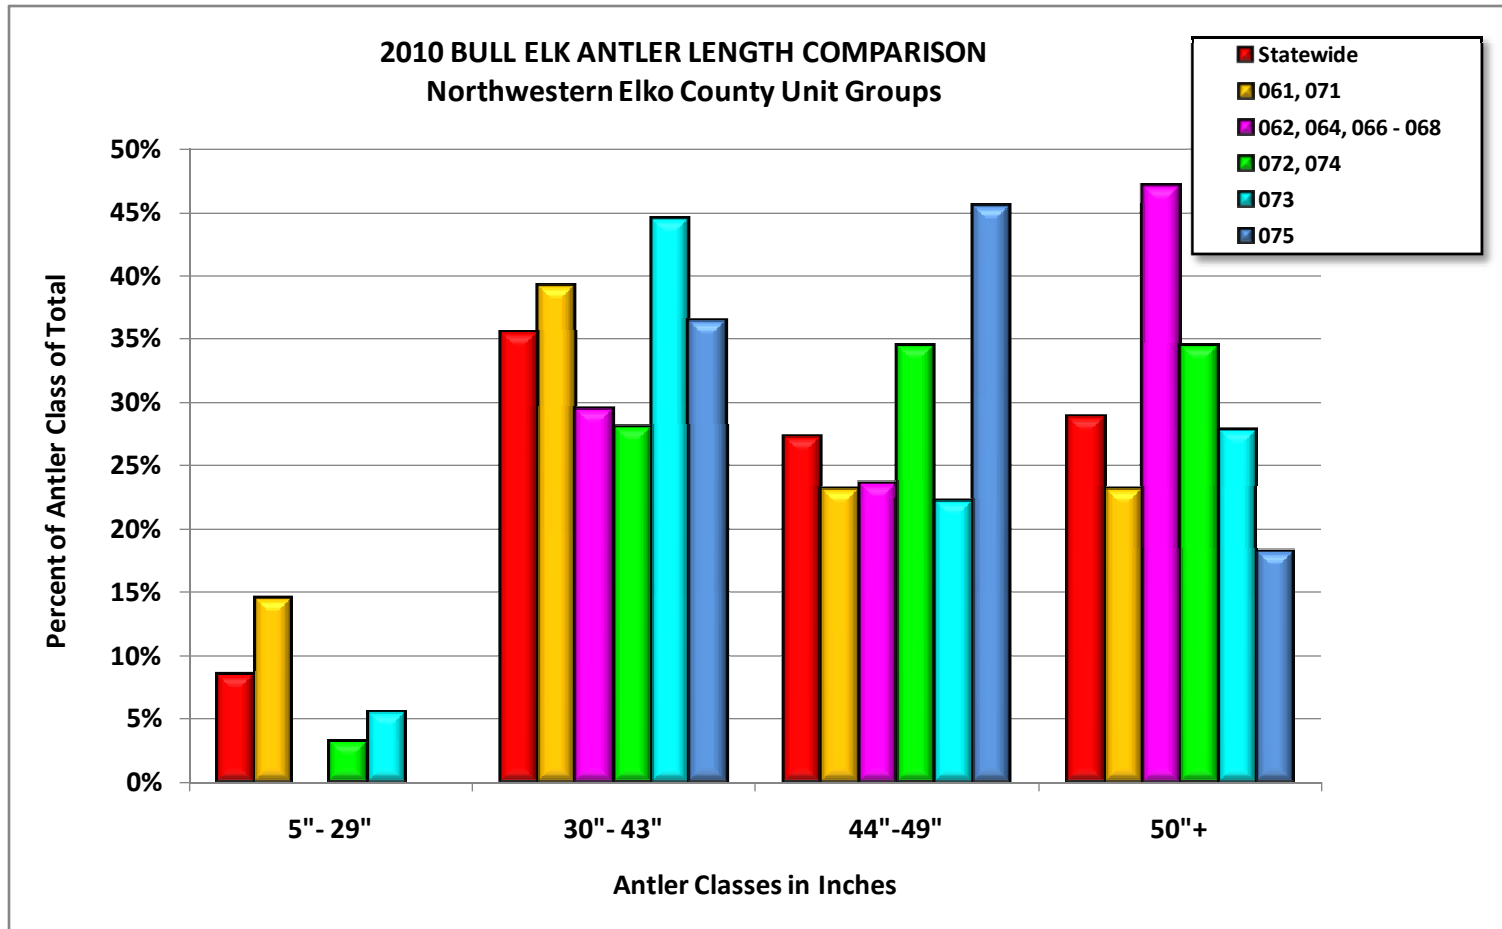

2010 BULL ELK HARVEST ANTLER LENGTH BY UNIT GROUP GRAPHS

2010 BULL ELK HARVEST ANTLER LENGTH BY UNIT GROUP GRAPHS

2010 BULL ELK HARVEST ANTLER LENGTH BY UNIT GROUP GRAPHS

2010 BULL ELK HARVEST ANTLER LENGTH BY UNIT GROUP GRAPHS