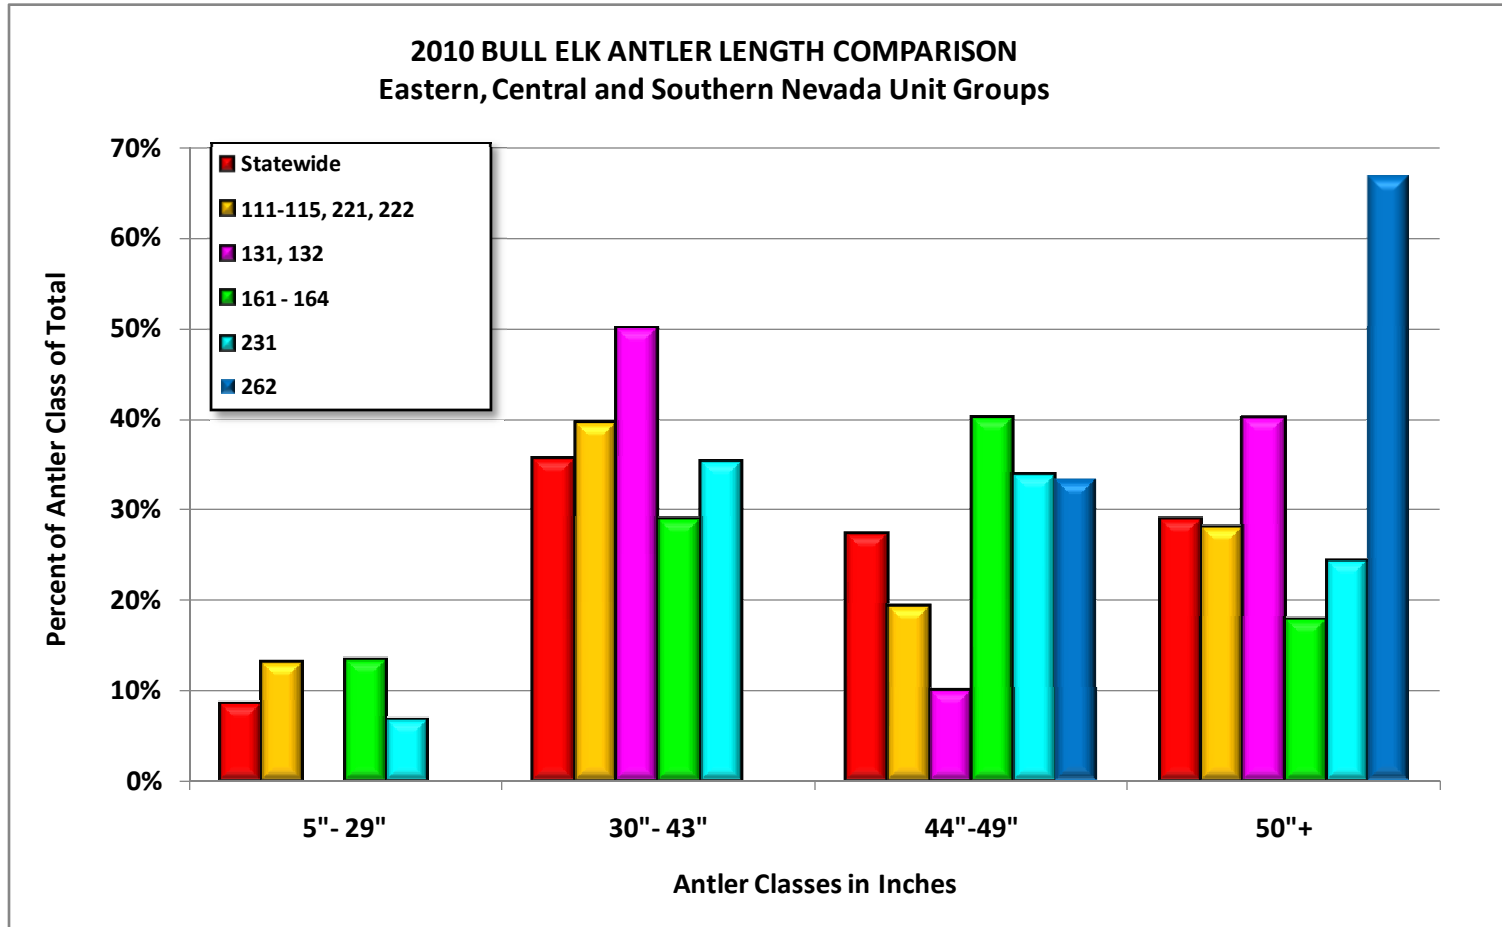

2010 BULL ELK HARVEST ANTLER LENGTH BY UNIT GROUP GRAPHS

2010 BULL ELK HARVEST ANTLER LENGTH BY UNIT GROUP GRAPHS

2010 BULL ELK HARVEST ANTLER LENGTH BY UNIT GROUP GRAPHS

2010 BULL ELK HARVEST ANTLER LENGTH BY UNIT GROUP GRAPHS