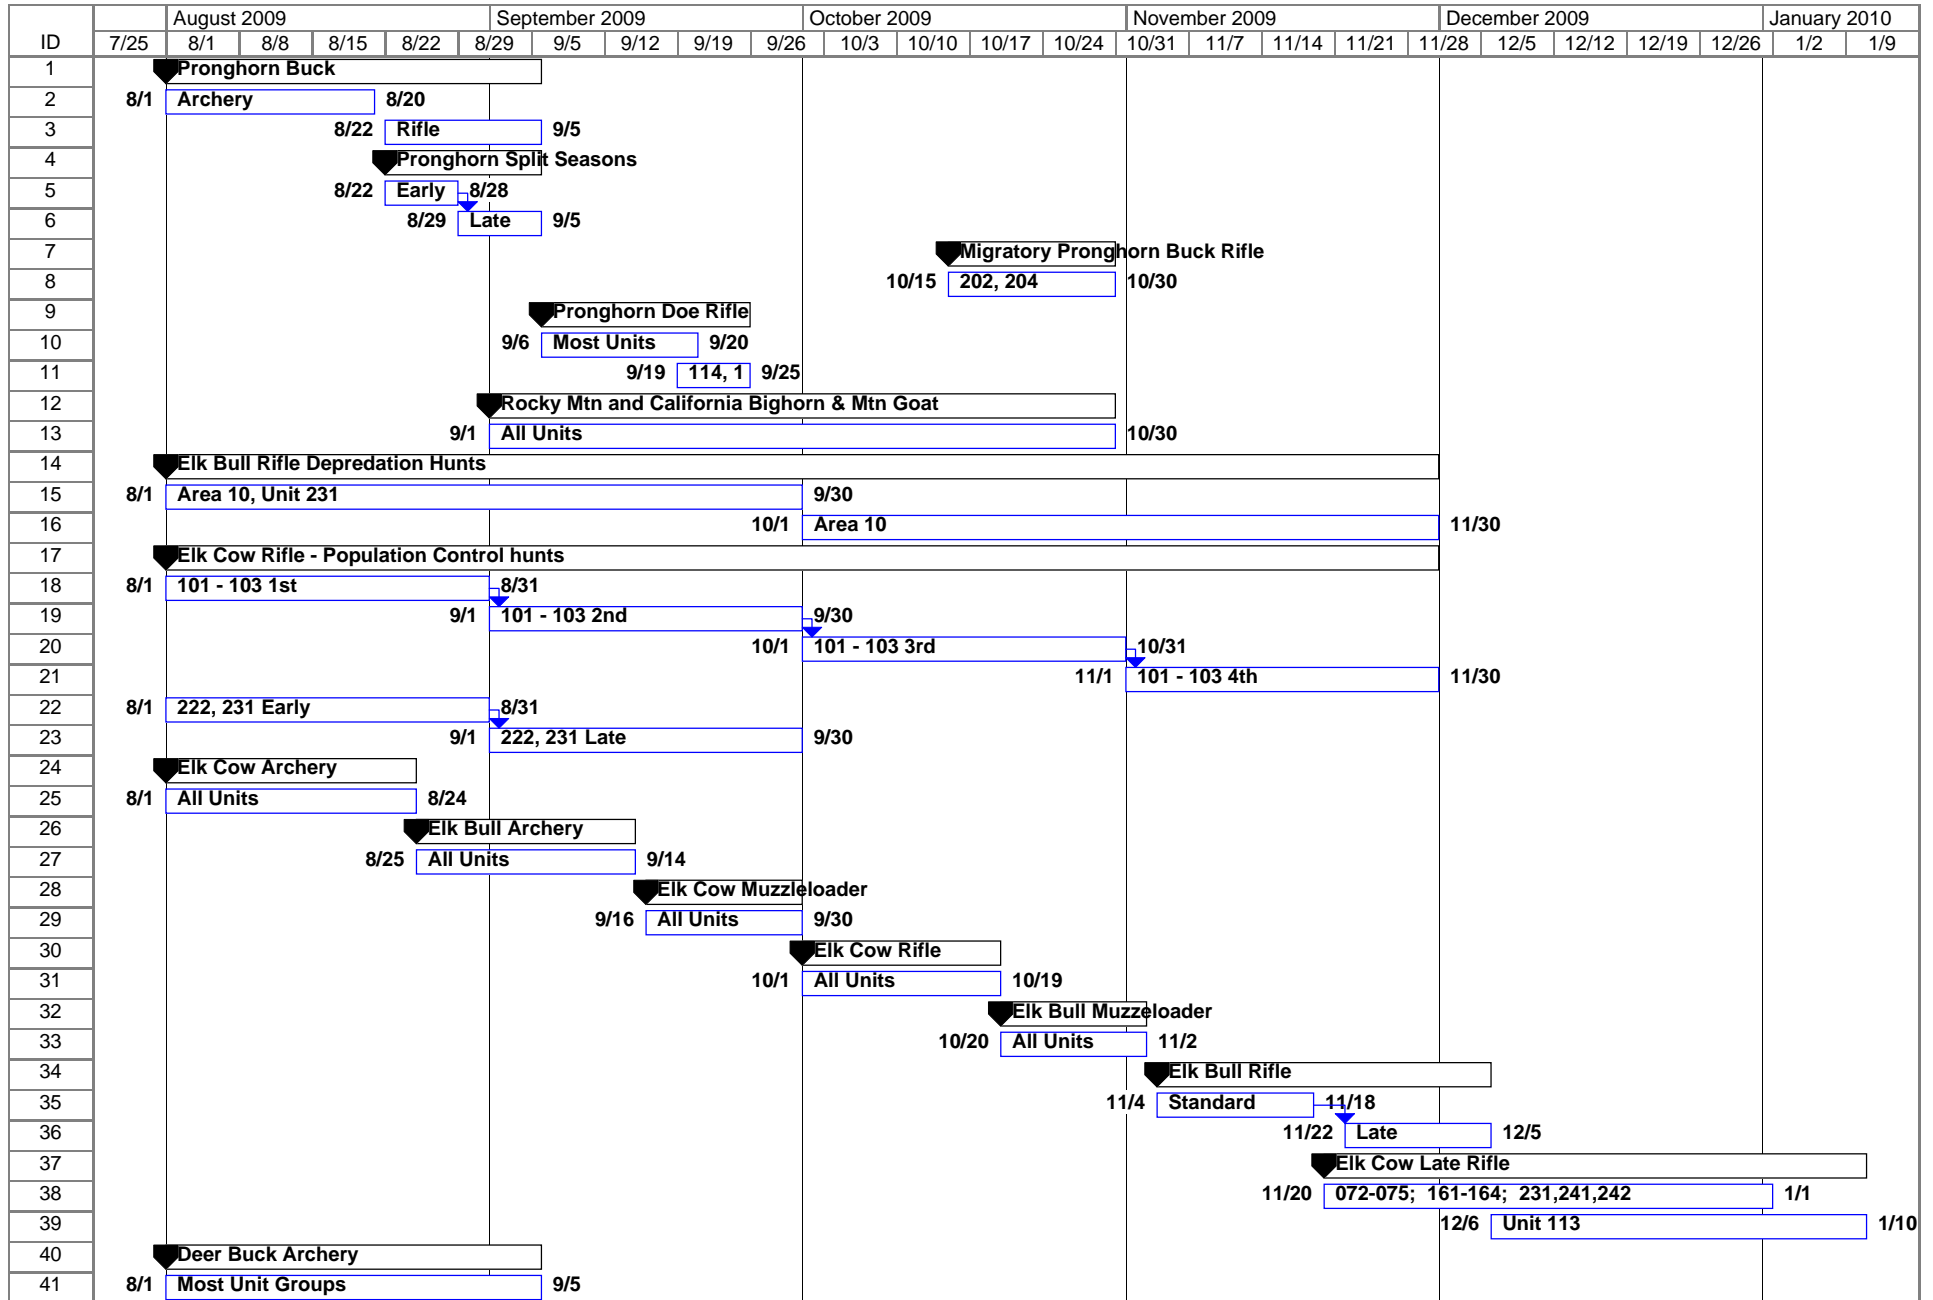

## 2009 Big Game Season Recommendations Timeline

ID	August 2009					September 2009					October 2009					November 2009					December 2009				January 2010	
	7/25	8/1	8/8	8/15	8/22	8/29	9/5	9/12	9/19	9/26	10/3	10/10	10/17	10/24	10/31	11/7	11/14	11/21	11/28	12/5	12/12	12/19	12/26	1/2	1/9	
42	<b>Deer Buck Muzzleloader</b>																									
43	9/10 <b>Most Units</b> 9/30																									
44	11/10 <b>114, 115</b> 11/30																									
45	<b>Junior Deer Rifle</b>																									
46	10/1 <b>Early Split</b> 10/20																									
47	10/21 <b>Late Split</b> 11/5																									
48	10/5 <b>Single Season - Oct</b> 10/31																									
49	<b>Deer Buck Rifle - Most Unit Groups</b>																									
50	10/5 <b>Early Split</b> 10/20																									
51	10/21 <b>Late Split</b> 11/5																									
52	10/5 <b>Unit 231</b> 10/28																									
53	10/5 <b>Single Season - Oct</b> 10/31																									
54	11/5 <b>195,203,211,261,271,291</b> 11/30																									
55	<b>Deer Doe Rifle</b>																									
56	10/10 <b>Select Units</b> 10/30																									
57	<b>Unit 081 Late Deer Hunts w/1107</b>																									
58	11/1 <b>Archery</b> 11/20																									
59	11/21 <b>Muzzleloader</b> 12/10																									
60	12/11 <b>Rifle</b> 1/1																									
61	<b>201 - 206 Interstate herds - including 1107 Hunt</b>																									
62	11/5 <b>Rifle</b> 11/30																									
63	12/1 <b>Muzzlelo</b> 12/10																									
64	12/11 <b>Archery</b> 1/1																									
65	<b>Deer Late Buck Archery</b>																									
66	11/10 <b>Area 7 and 10</b> 11/30																									
67	<b>192 - 196 Late Deer Hunts w/1107</b>																									
68	12/1 <b>Archery</b> 12/10																									
69	12/11 <b>Muzzlelo</b> 12/20																									
70	12/21 <b>Rifle</b> 1/1																									
71	<b>Desert Bighorn Sheep</b>																									
72	10/15 <b>Early Unit 161</b> 11/5																									
73	11/14 <b>Unit 252</b> 12/6																									
74	11/20 <b>Standard</b> 12/20																									
75	12/19 <b>Nellis South</b> 1/3																									