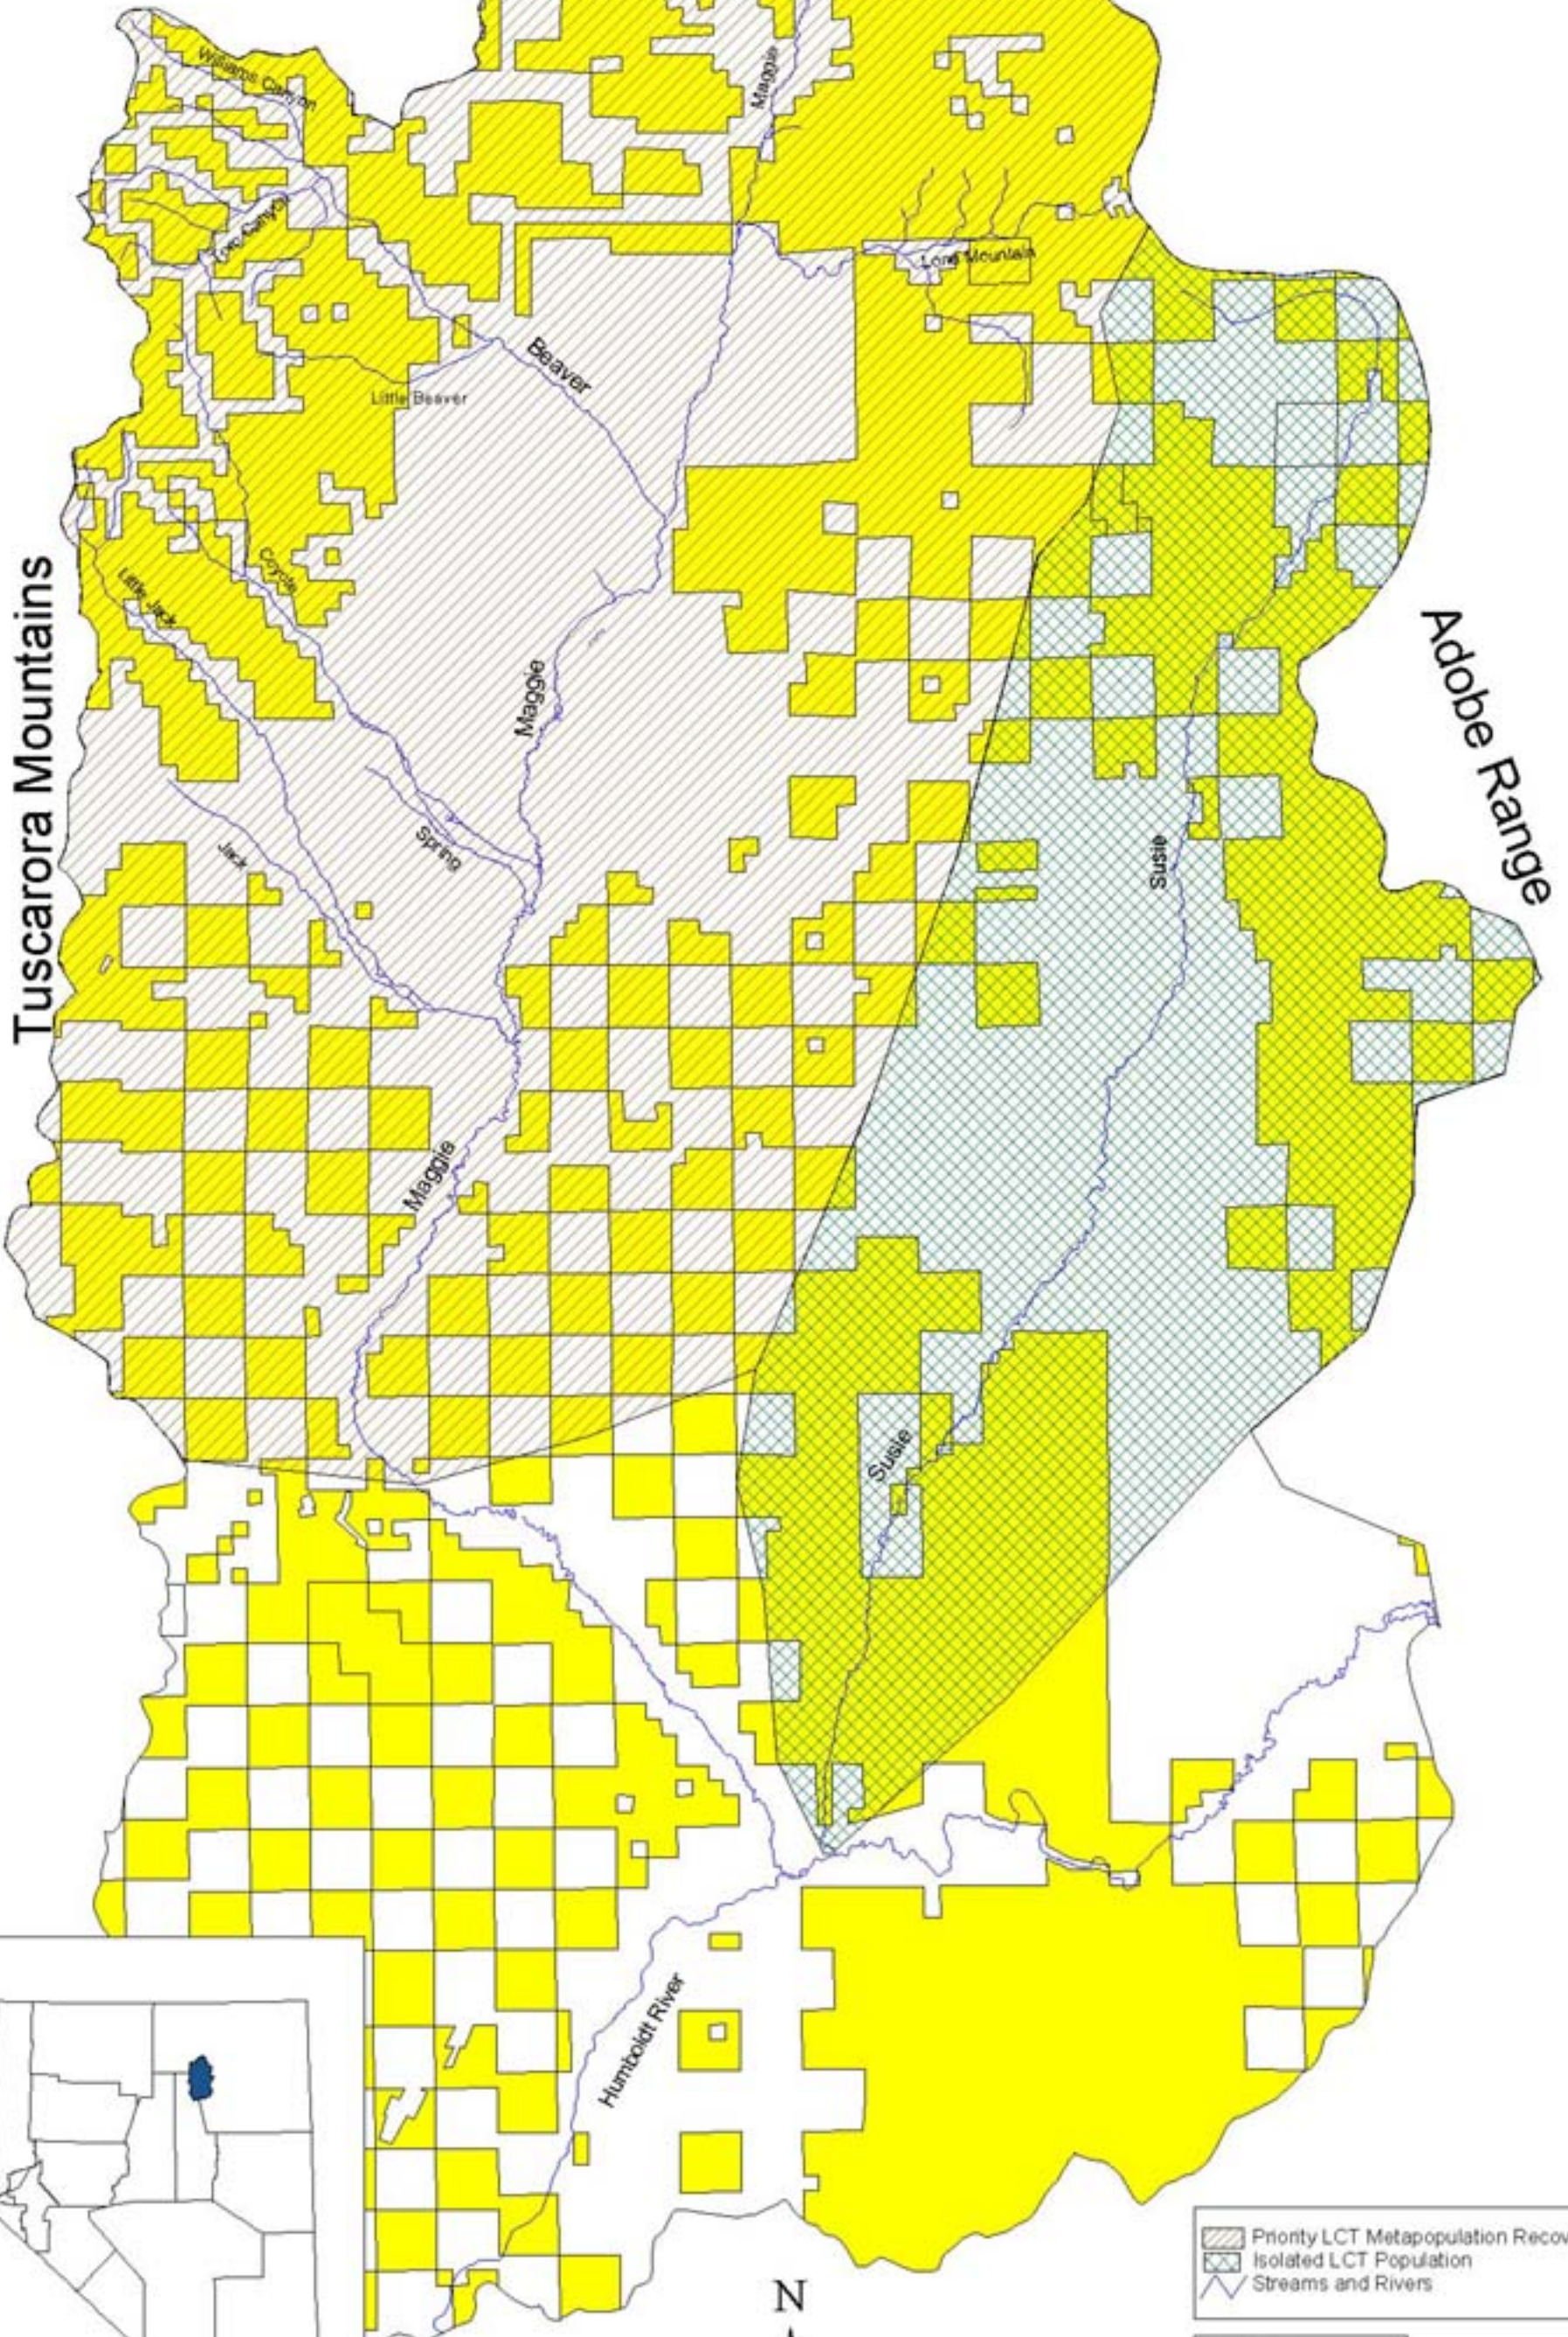

Maggie Creek Subbasin

Map 6

Tuscarora Mountains

Adobe Range

Priority LCT Metapopulation Recovery Area
Isolated LCT Population
Streams and Rivers

Land Status
PRIVATE LAND
BLM

February 2004