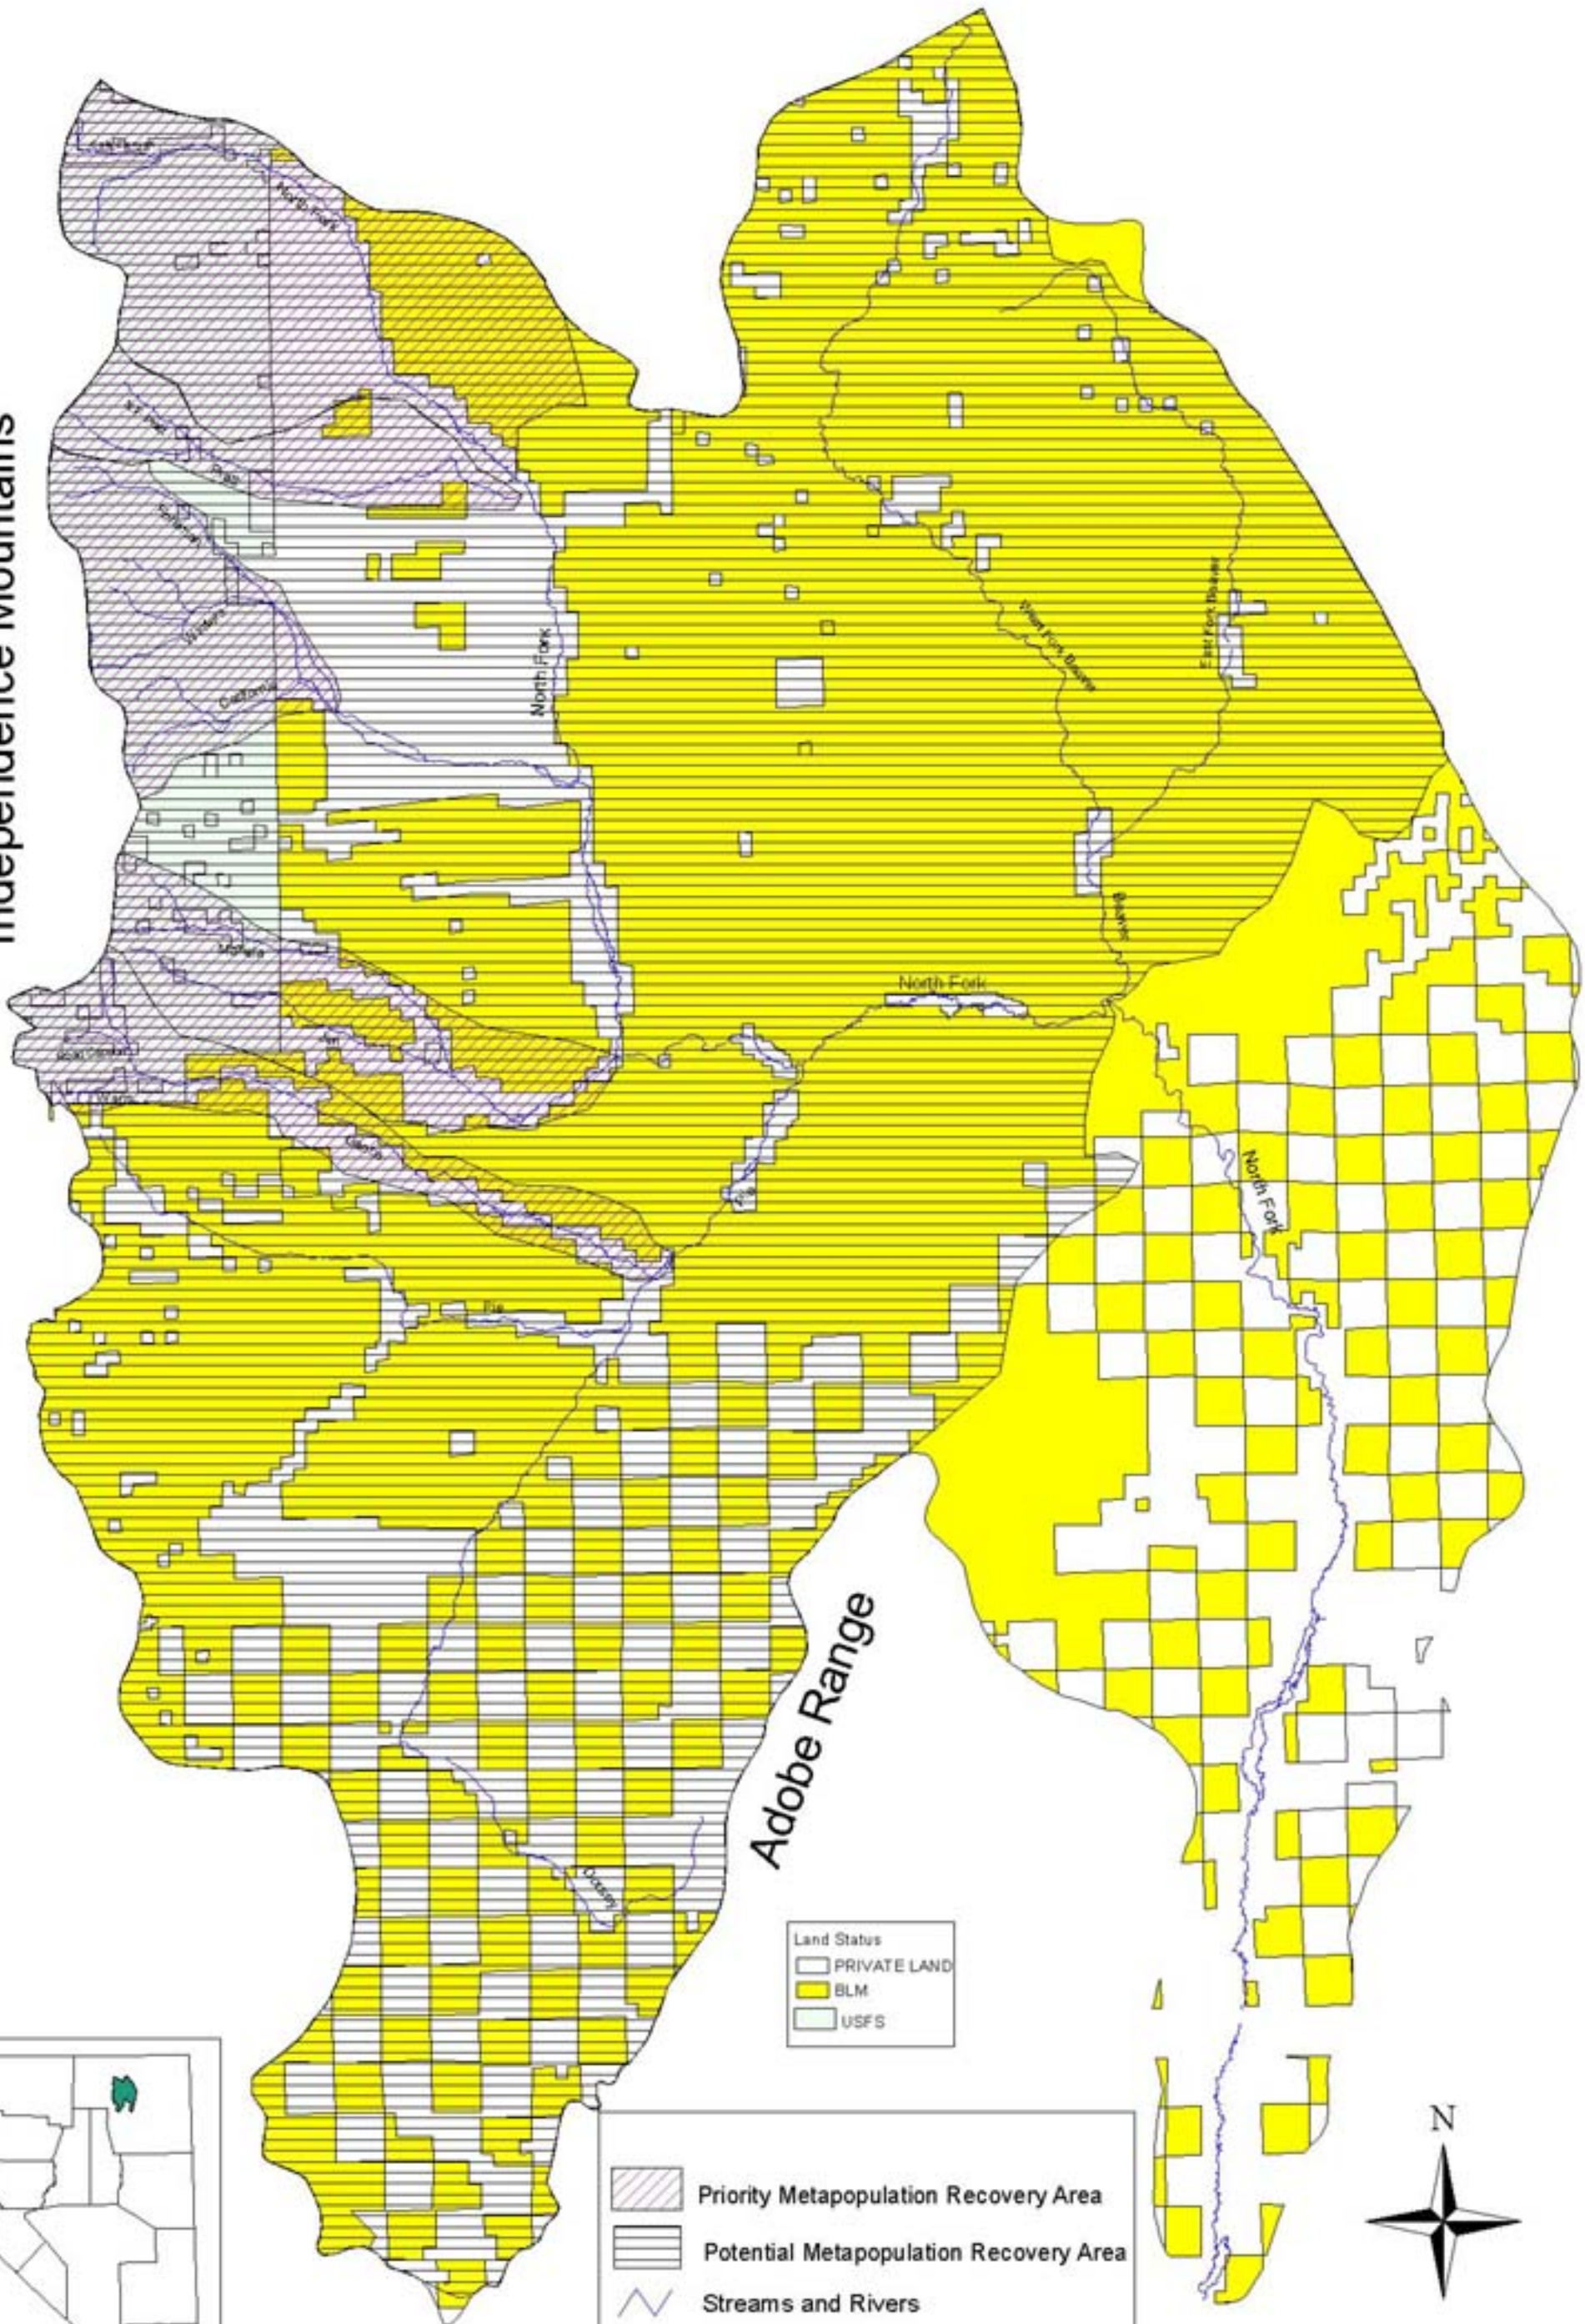

North Fork
Humboldt River Subbasin

Independence Mountains

Adobe Range

Land Status

- PRIVATE LAND
- BLM
- USFS

- Priority Metapopulation Recovery Area
- Potential Metapopulation Recovery Area
- Streams and Rivers