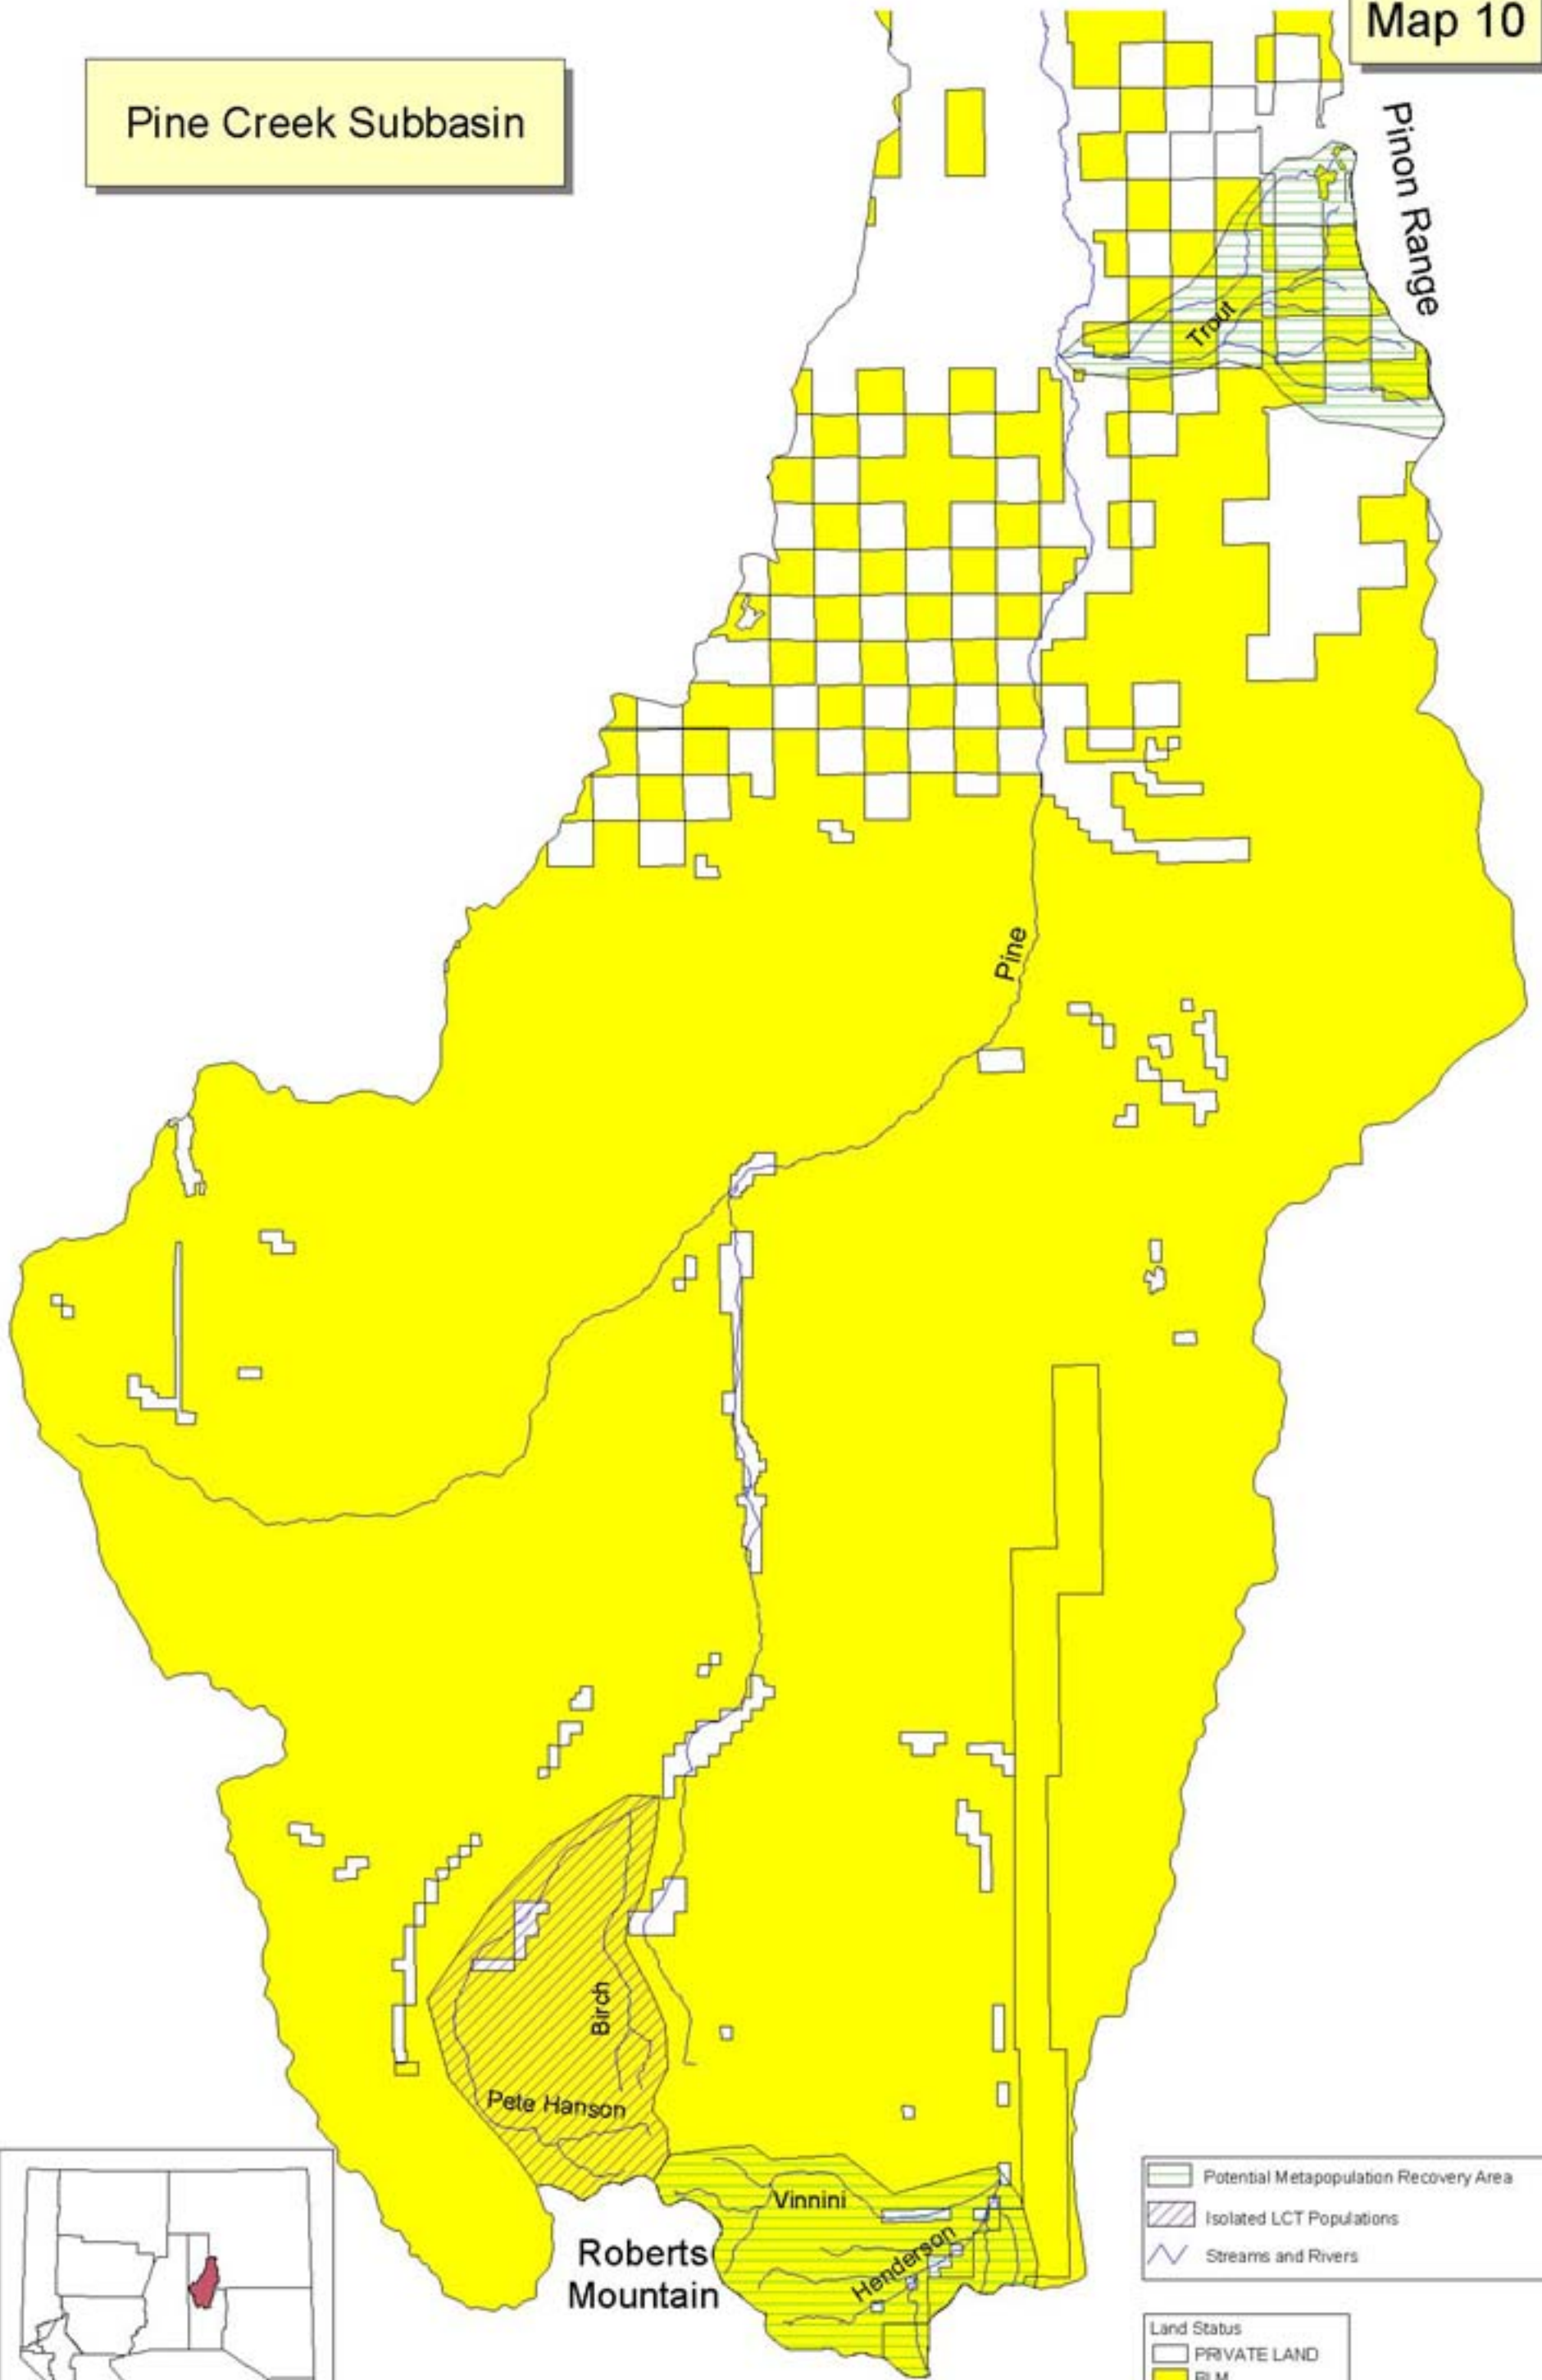

Pine Creek Subbasin

Pinon Range

Pine

Trout

Birch

Pete Hanson

Vinnini

Henderson

Roberts Mountain

- Potential Metapopulation Recovery Area
- Isolated LCT Populations
- Streams and Rivers

- Land Status
- PRIVATE LAND
 - BLM

March 2004