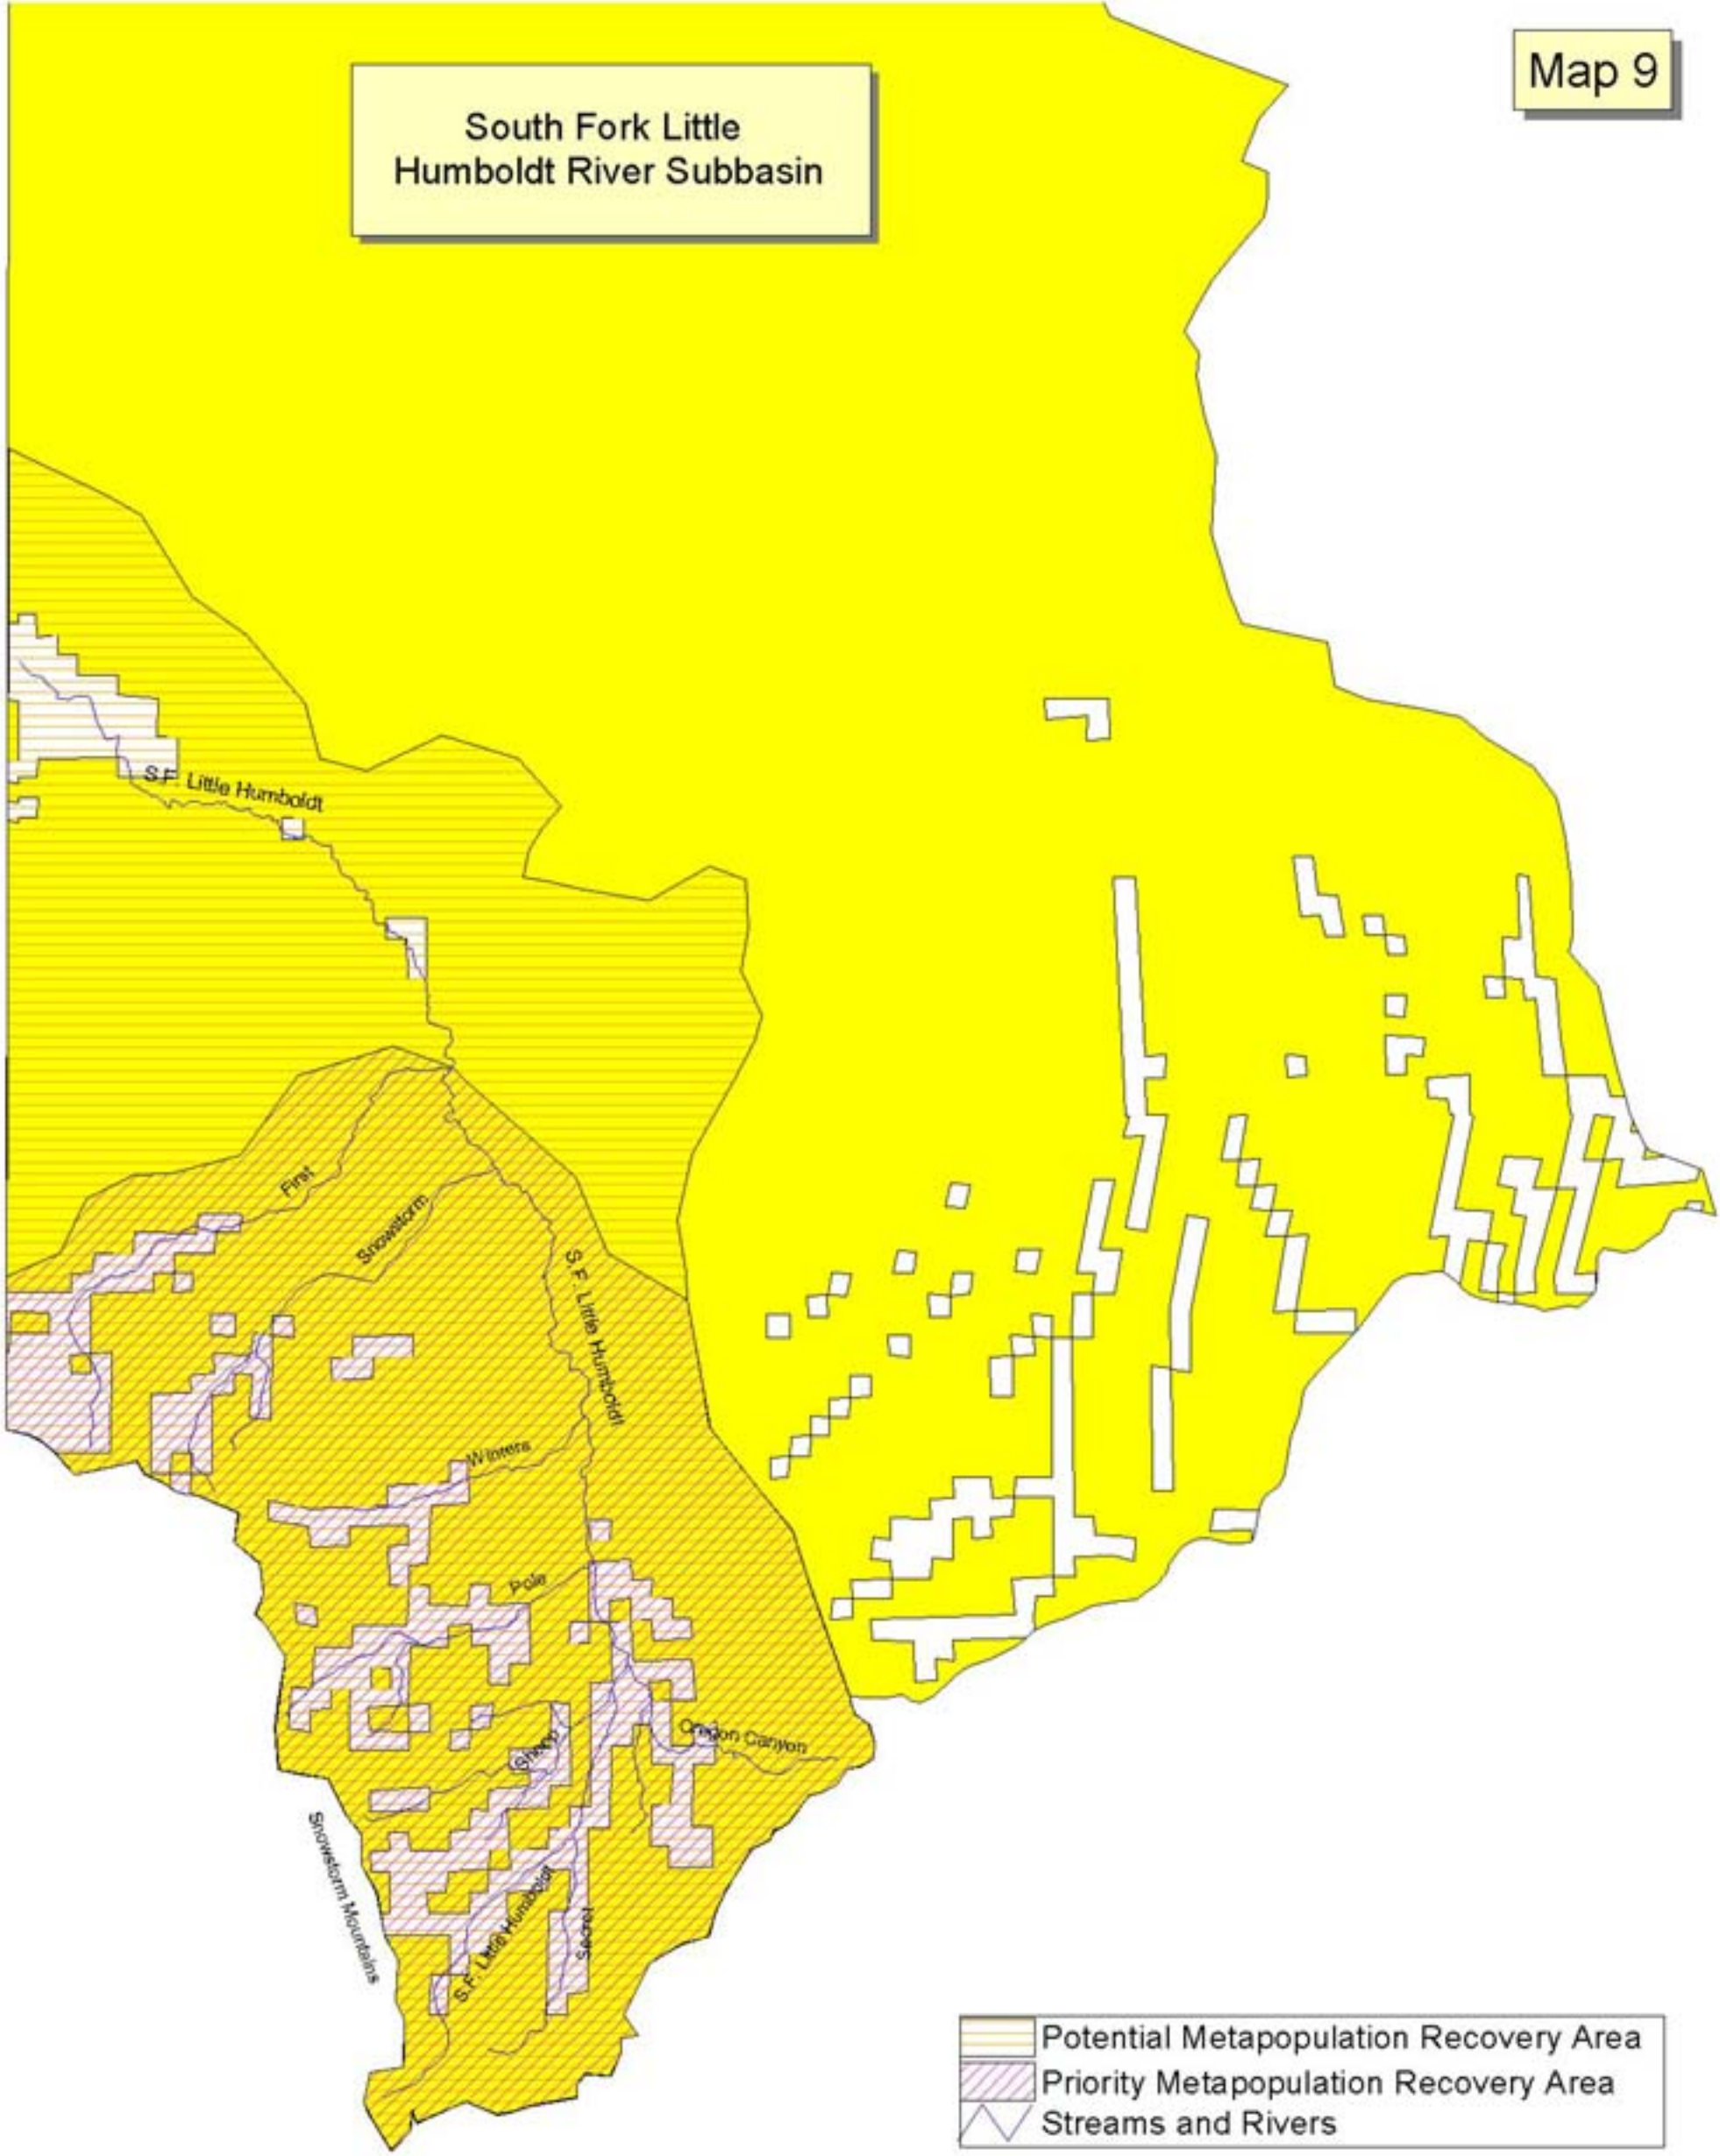

South Fork Little
Humboldt River Subbasin

	Potential Metapopulation Recovery Area
	Priority Metapopulation Recovery Area
	Streams and Rivers

Land Status	
	PRIVATE LAND
	BLM