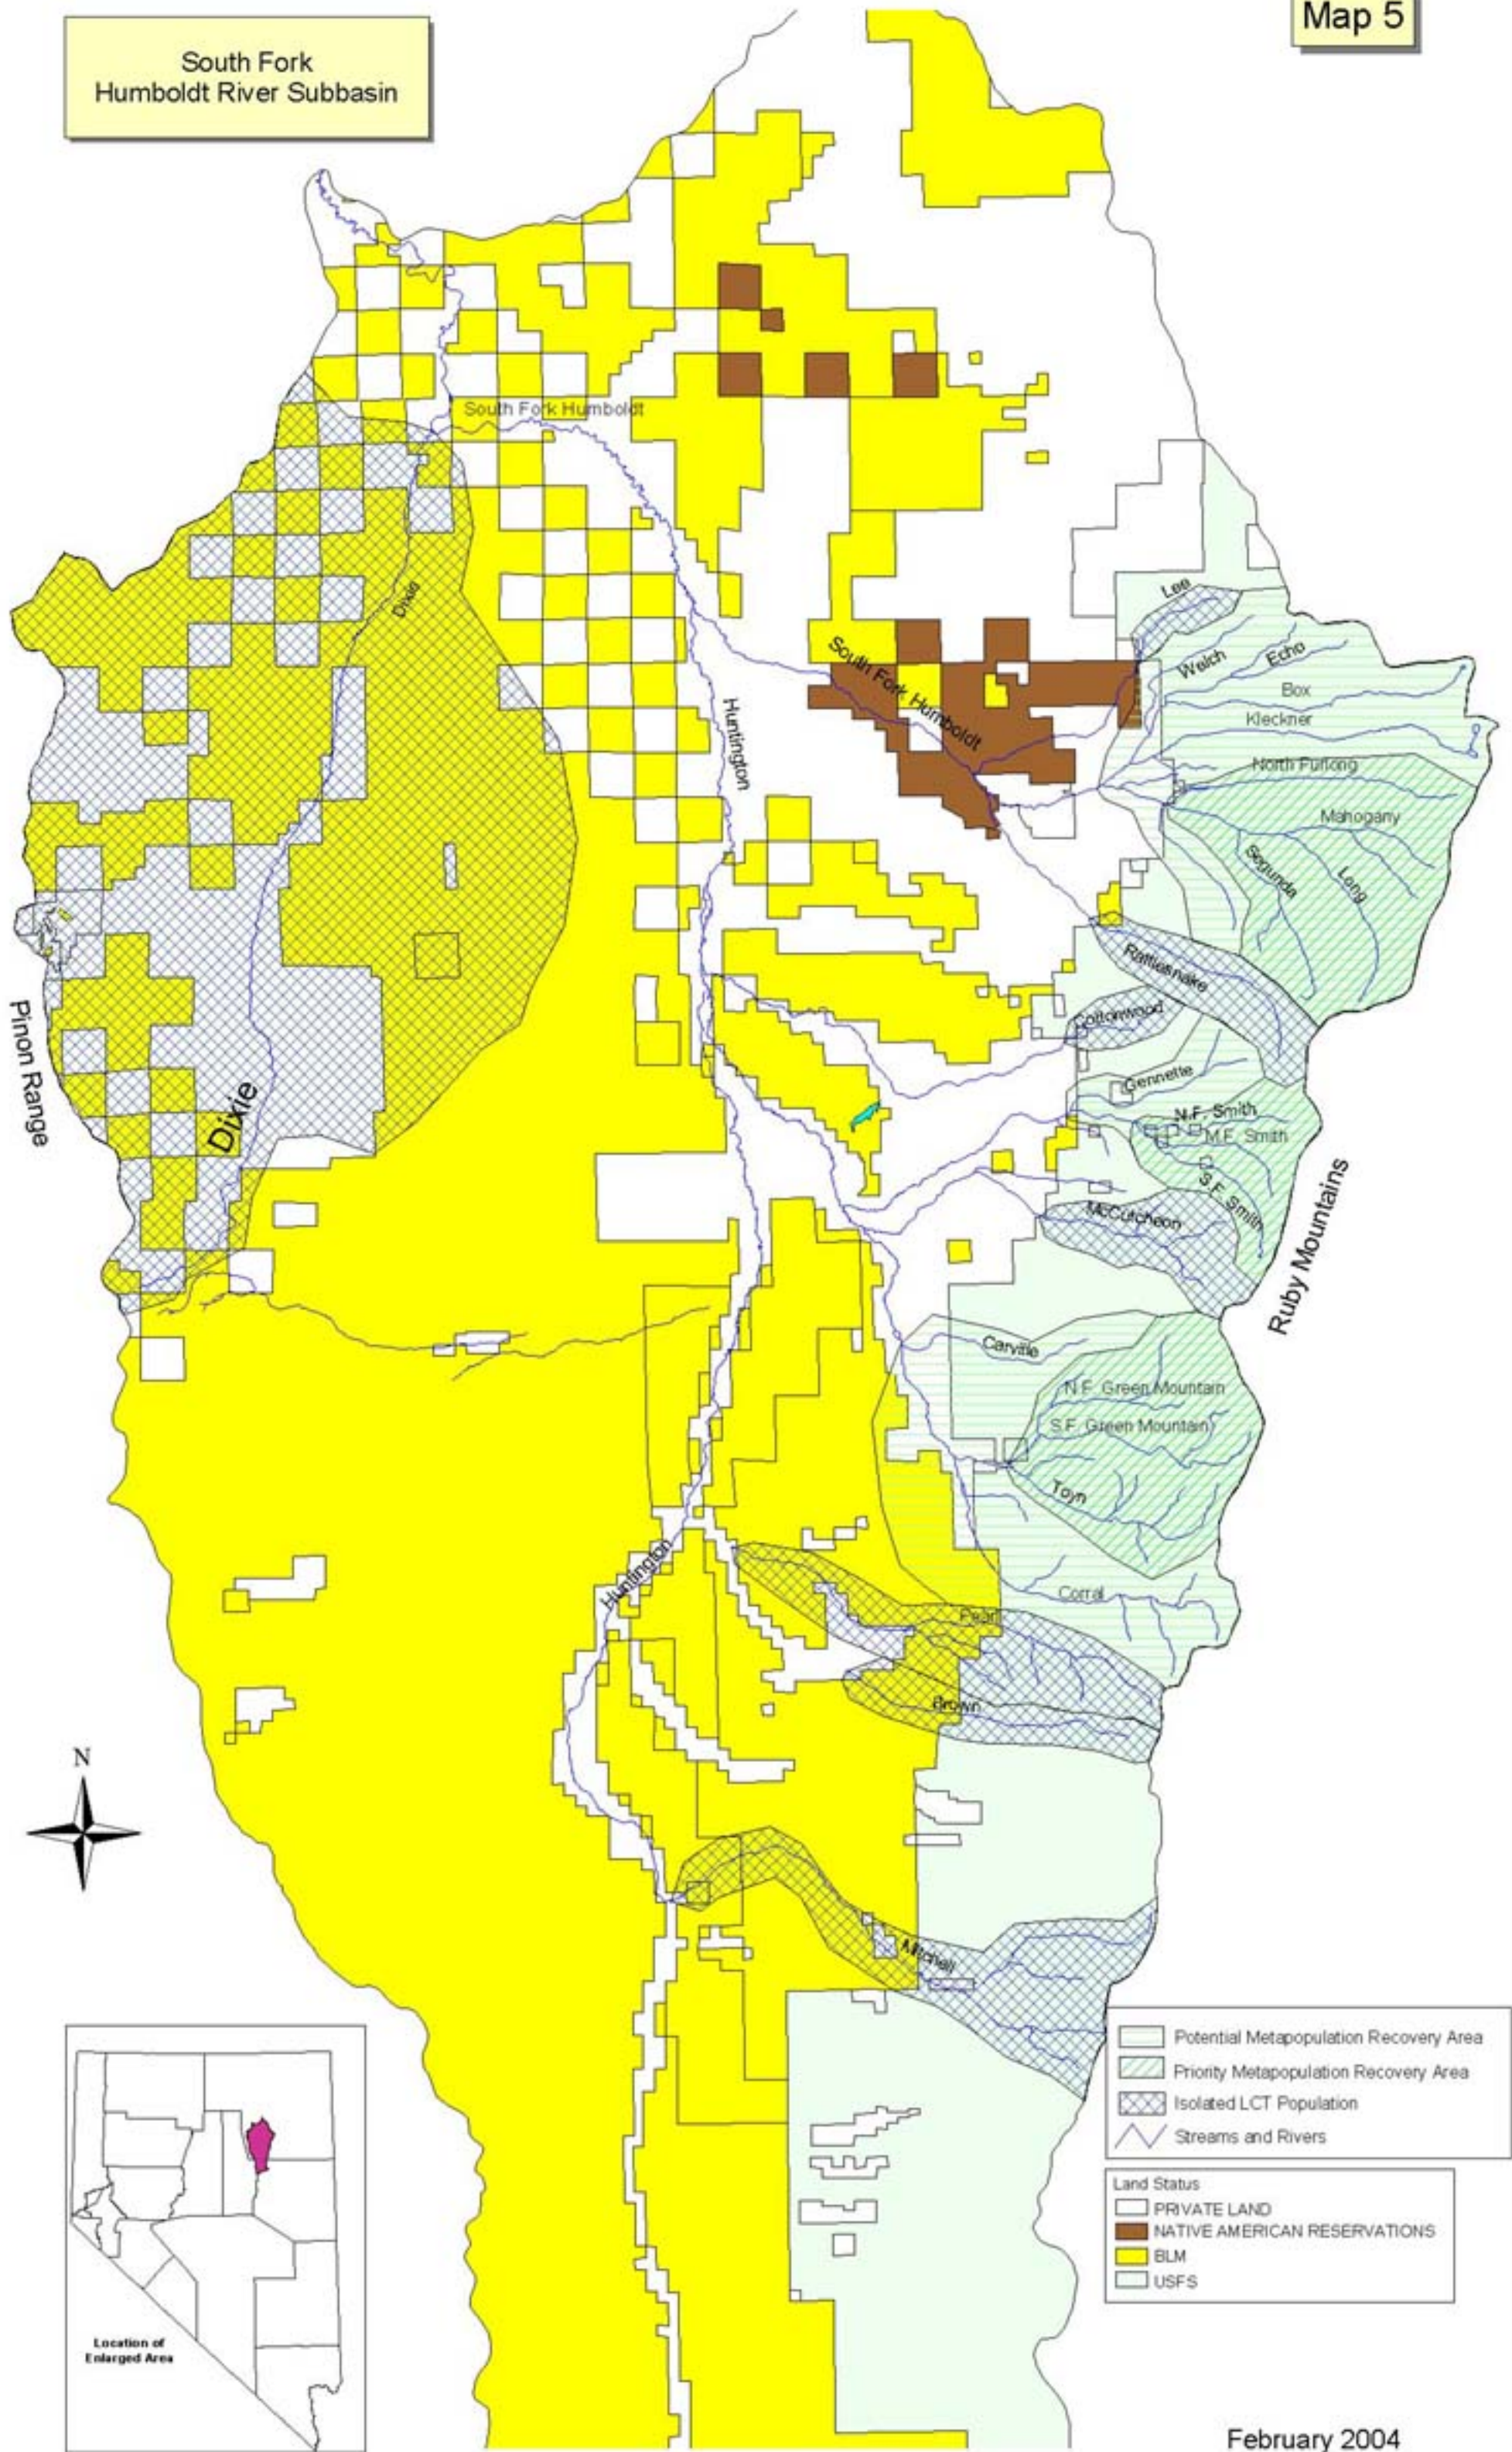

South Fork
Humboldt River Subbasin

- Potential Metapopulation Recovery Area
 - Priority Metapopulation Recovery Area
 - Isolated LCT Population
 - Streams and Rivers
-
- Land Status**
 - PRIVATE LAND
 - NATIVE AMERICAN RESERVATIONS
 - BLM
 - USFS