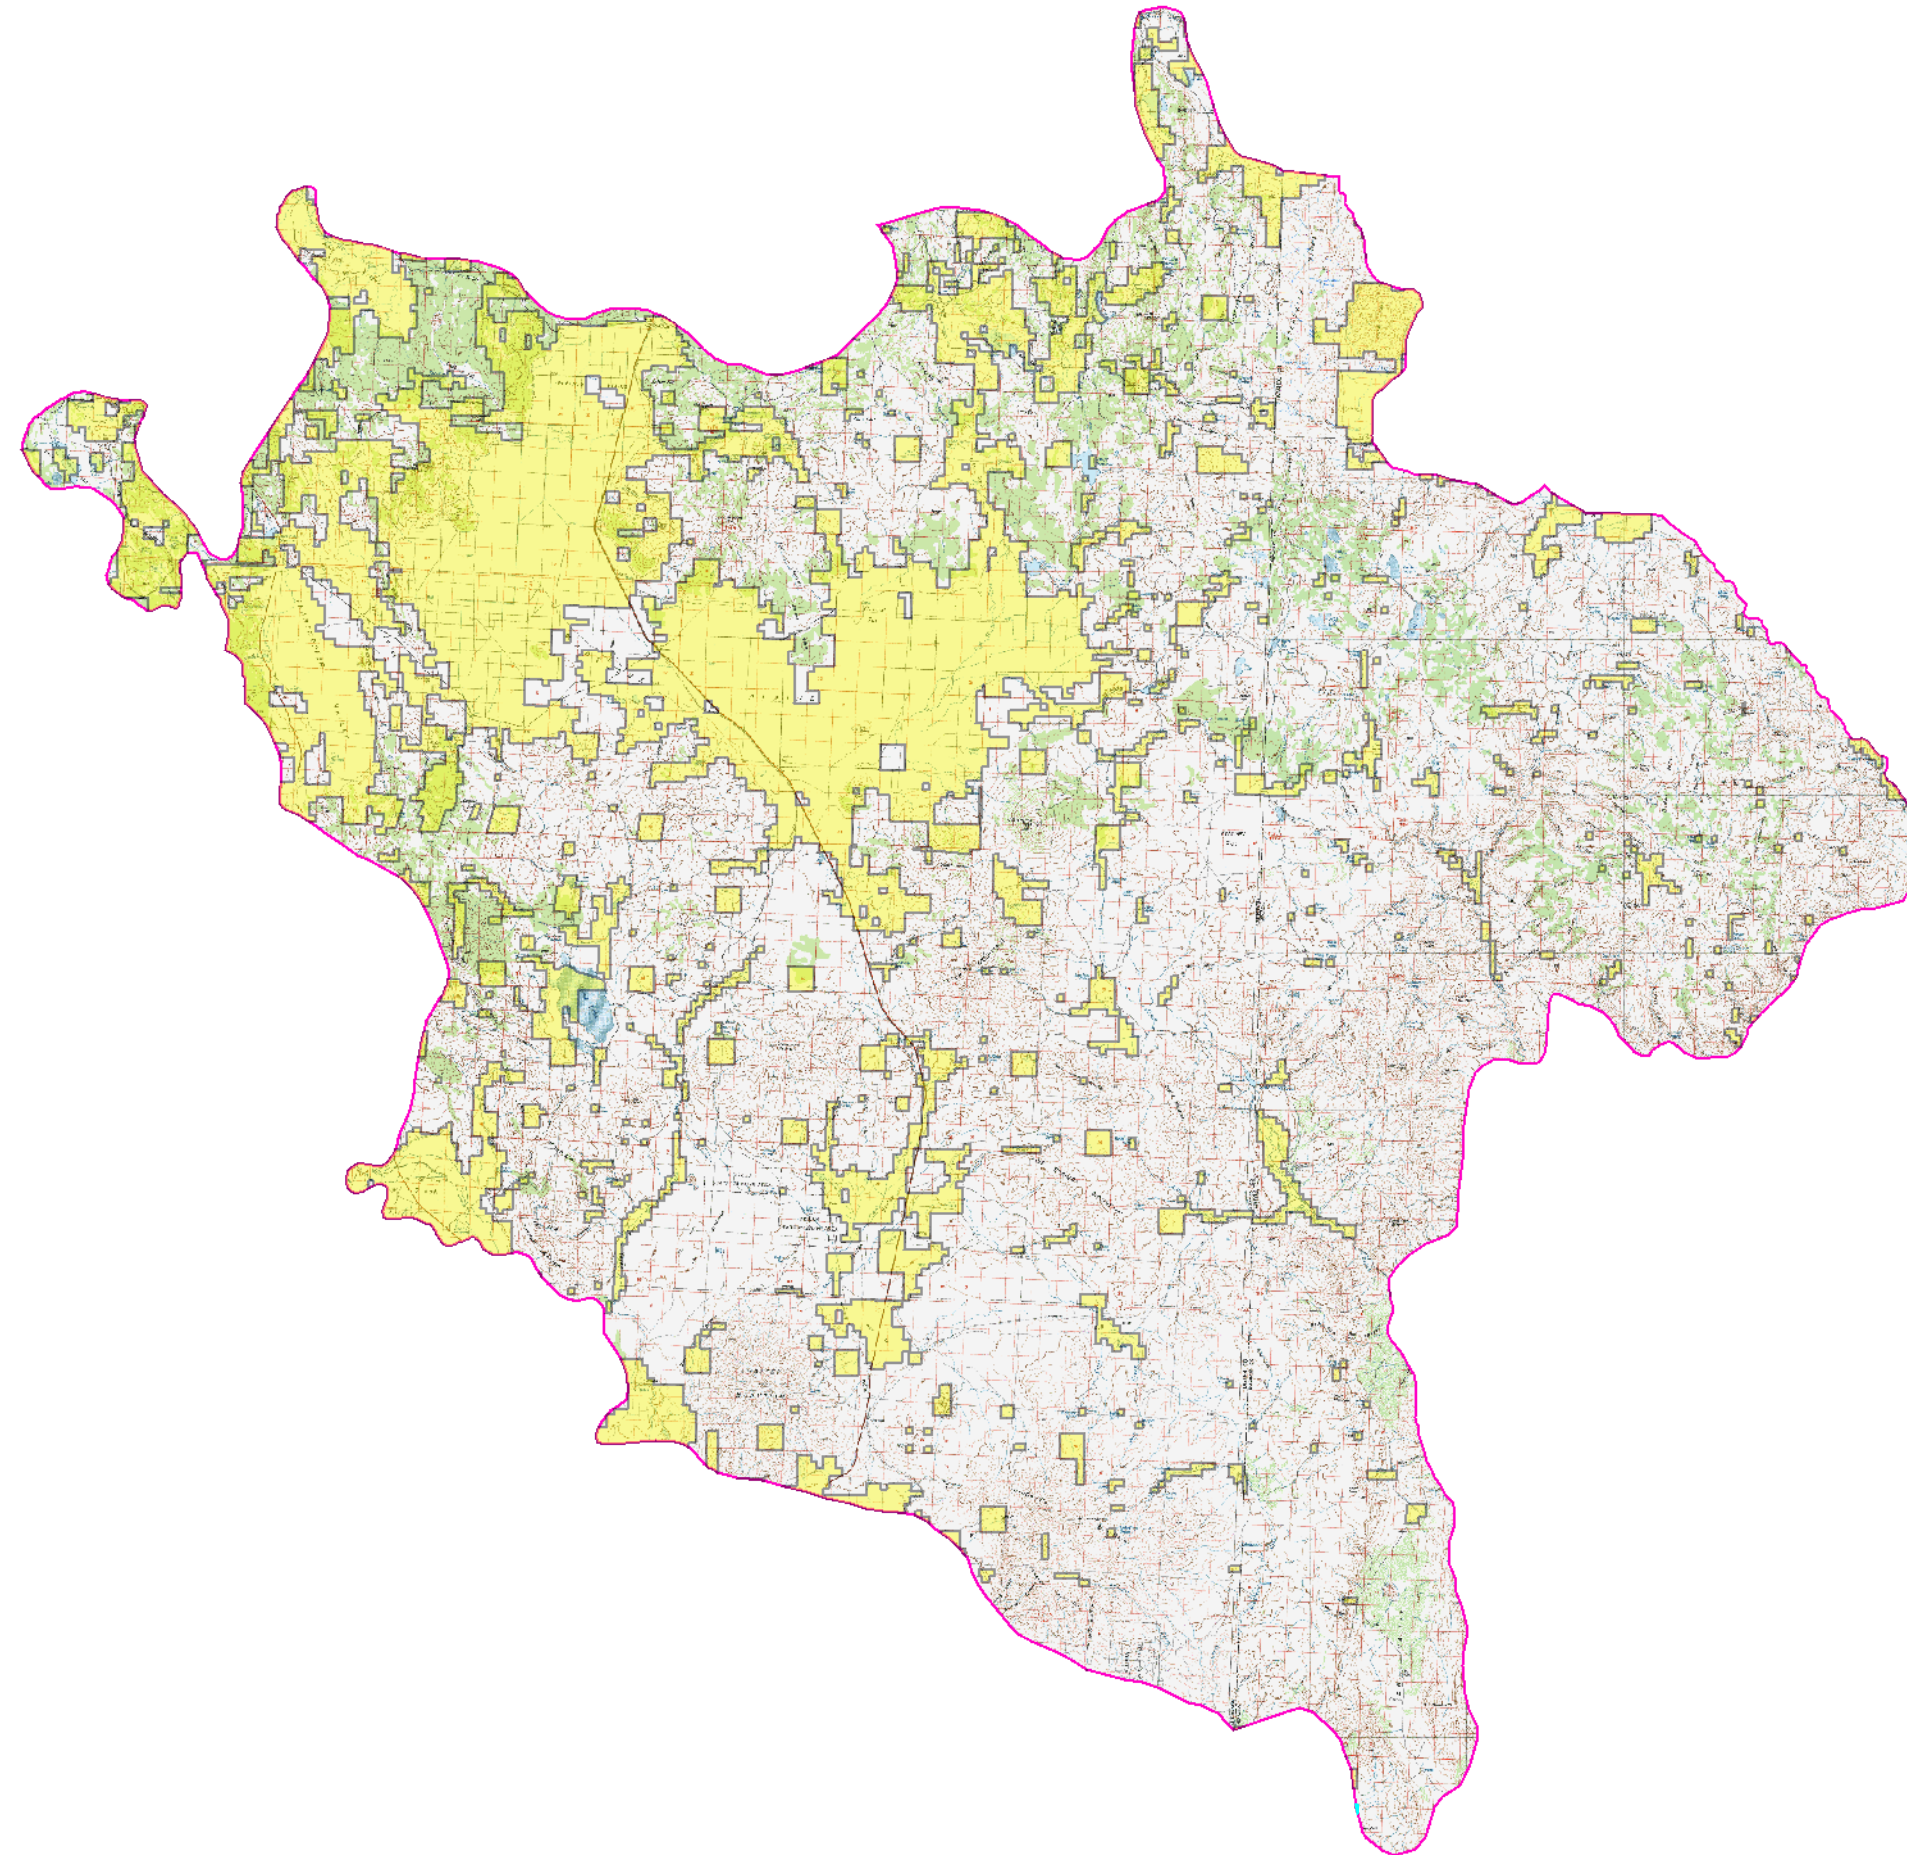

Buffalo Hills - Skedaddle PMU with Private Lands

-  Private Land (408,787 acres)
-  PMU Boundary