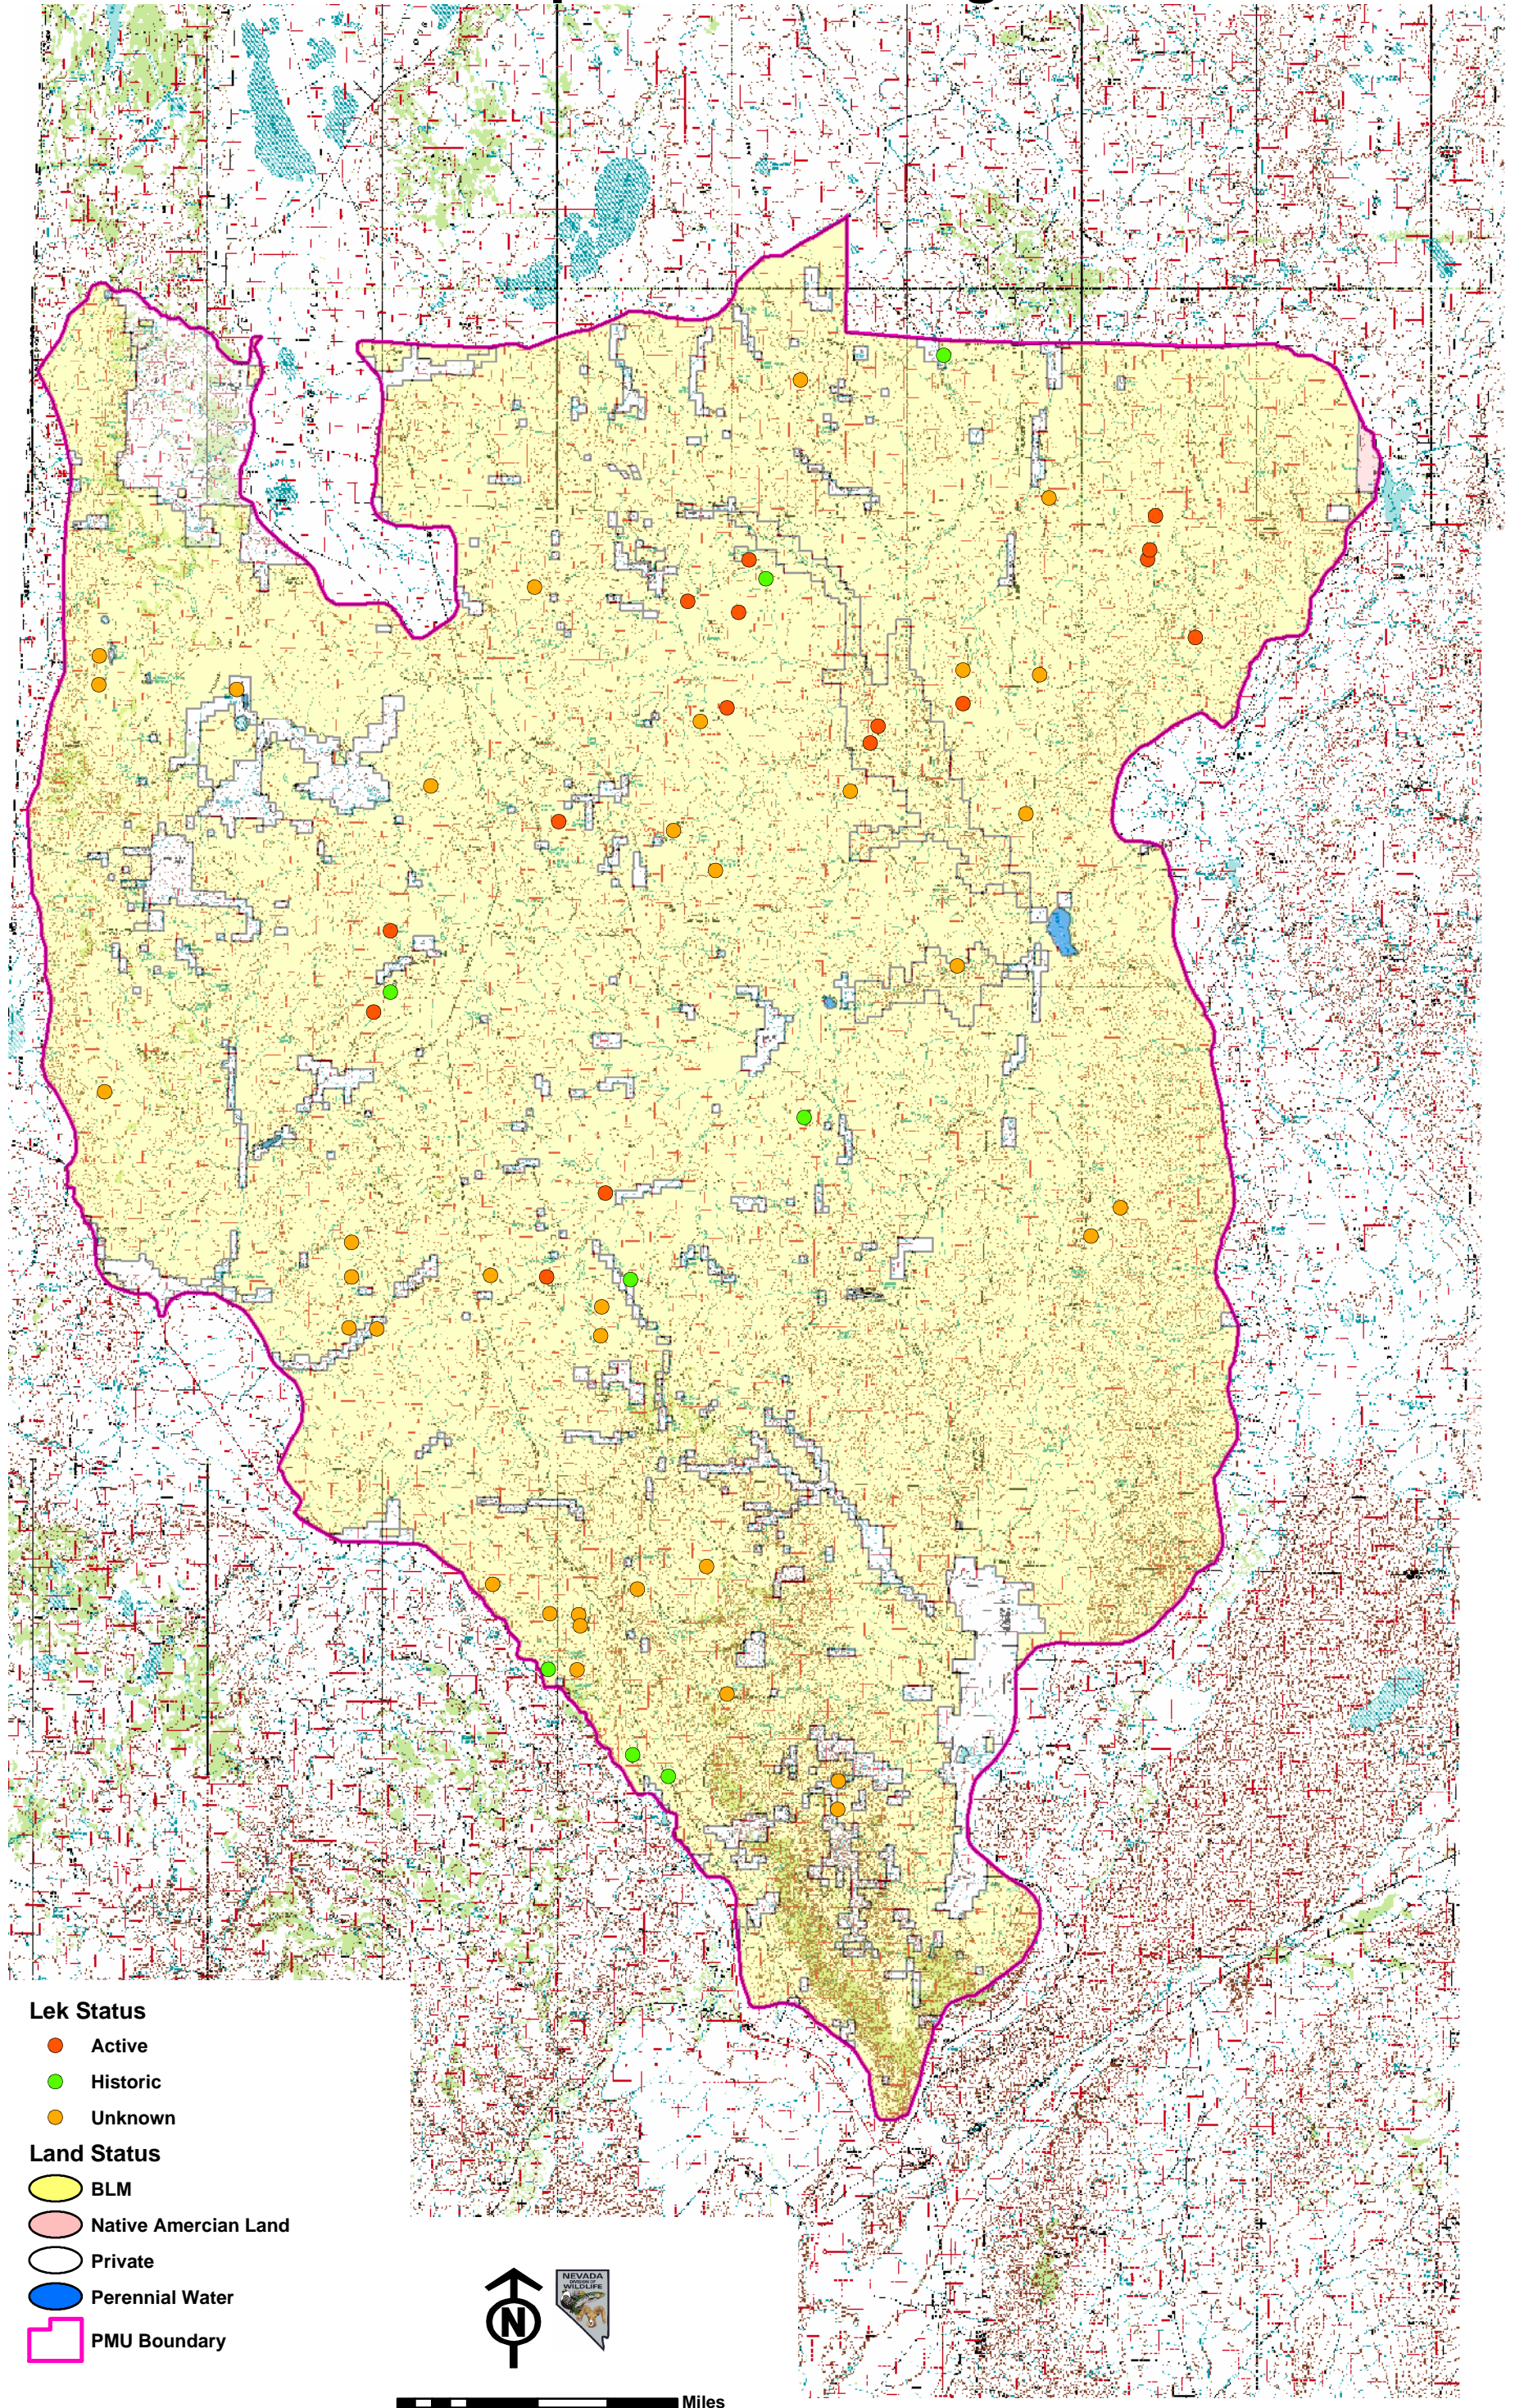

Massacre Population Management Unit

- Lek Status**
- Active
 - Historic
 - Unknown
- Land Status**
- BLM
 - Native American Land
 - Private
 - Perennial Water
 - PMU Boundary

0 2.5 5 7.5 10 Miles