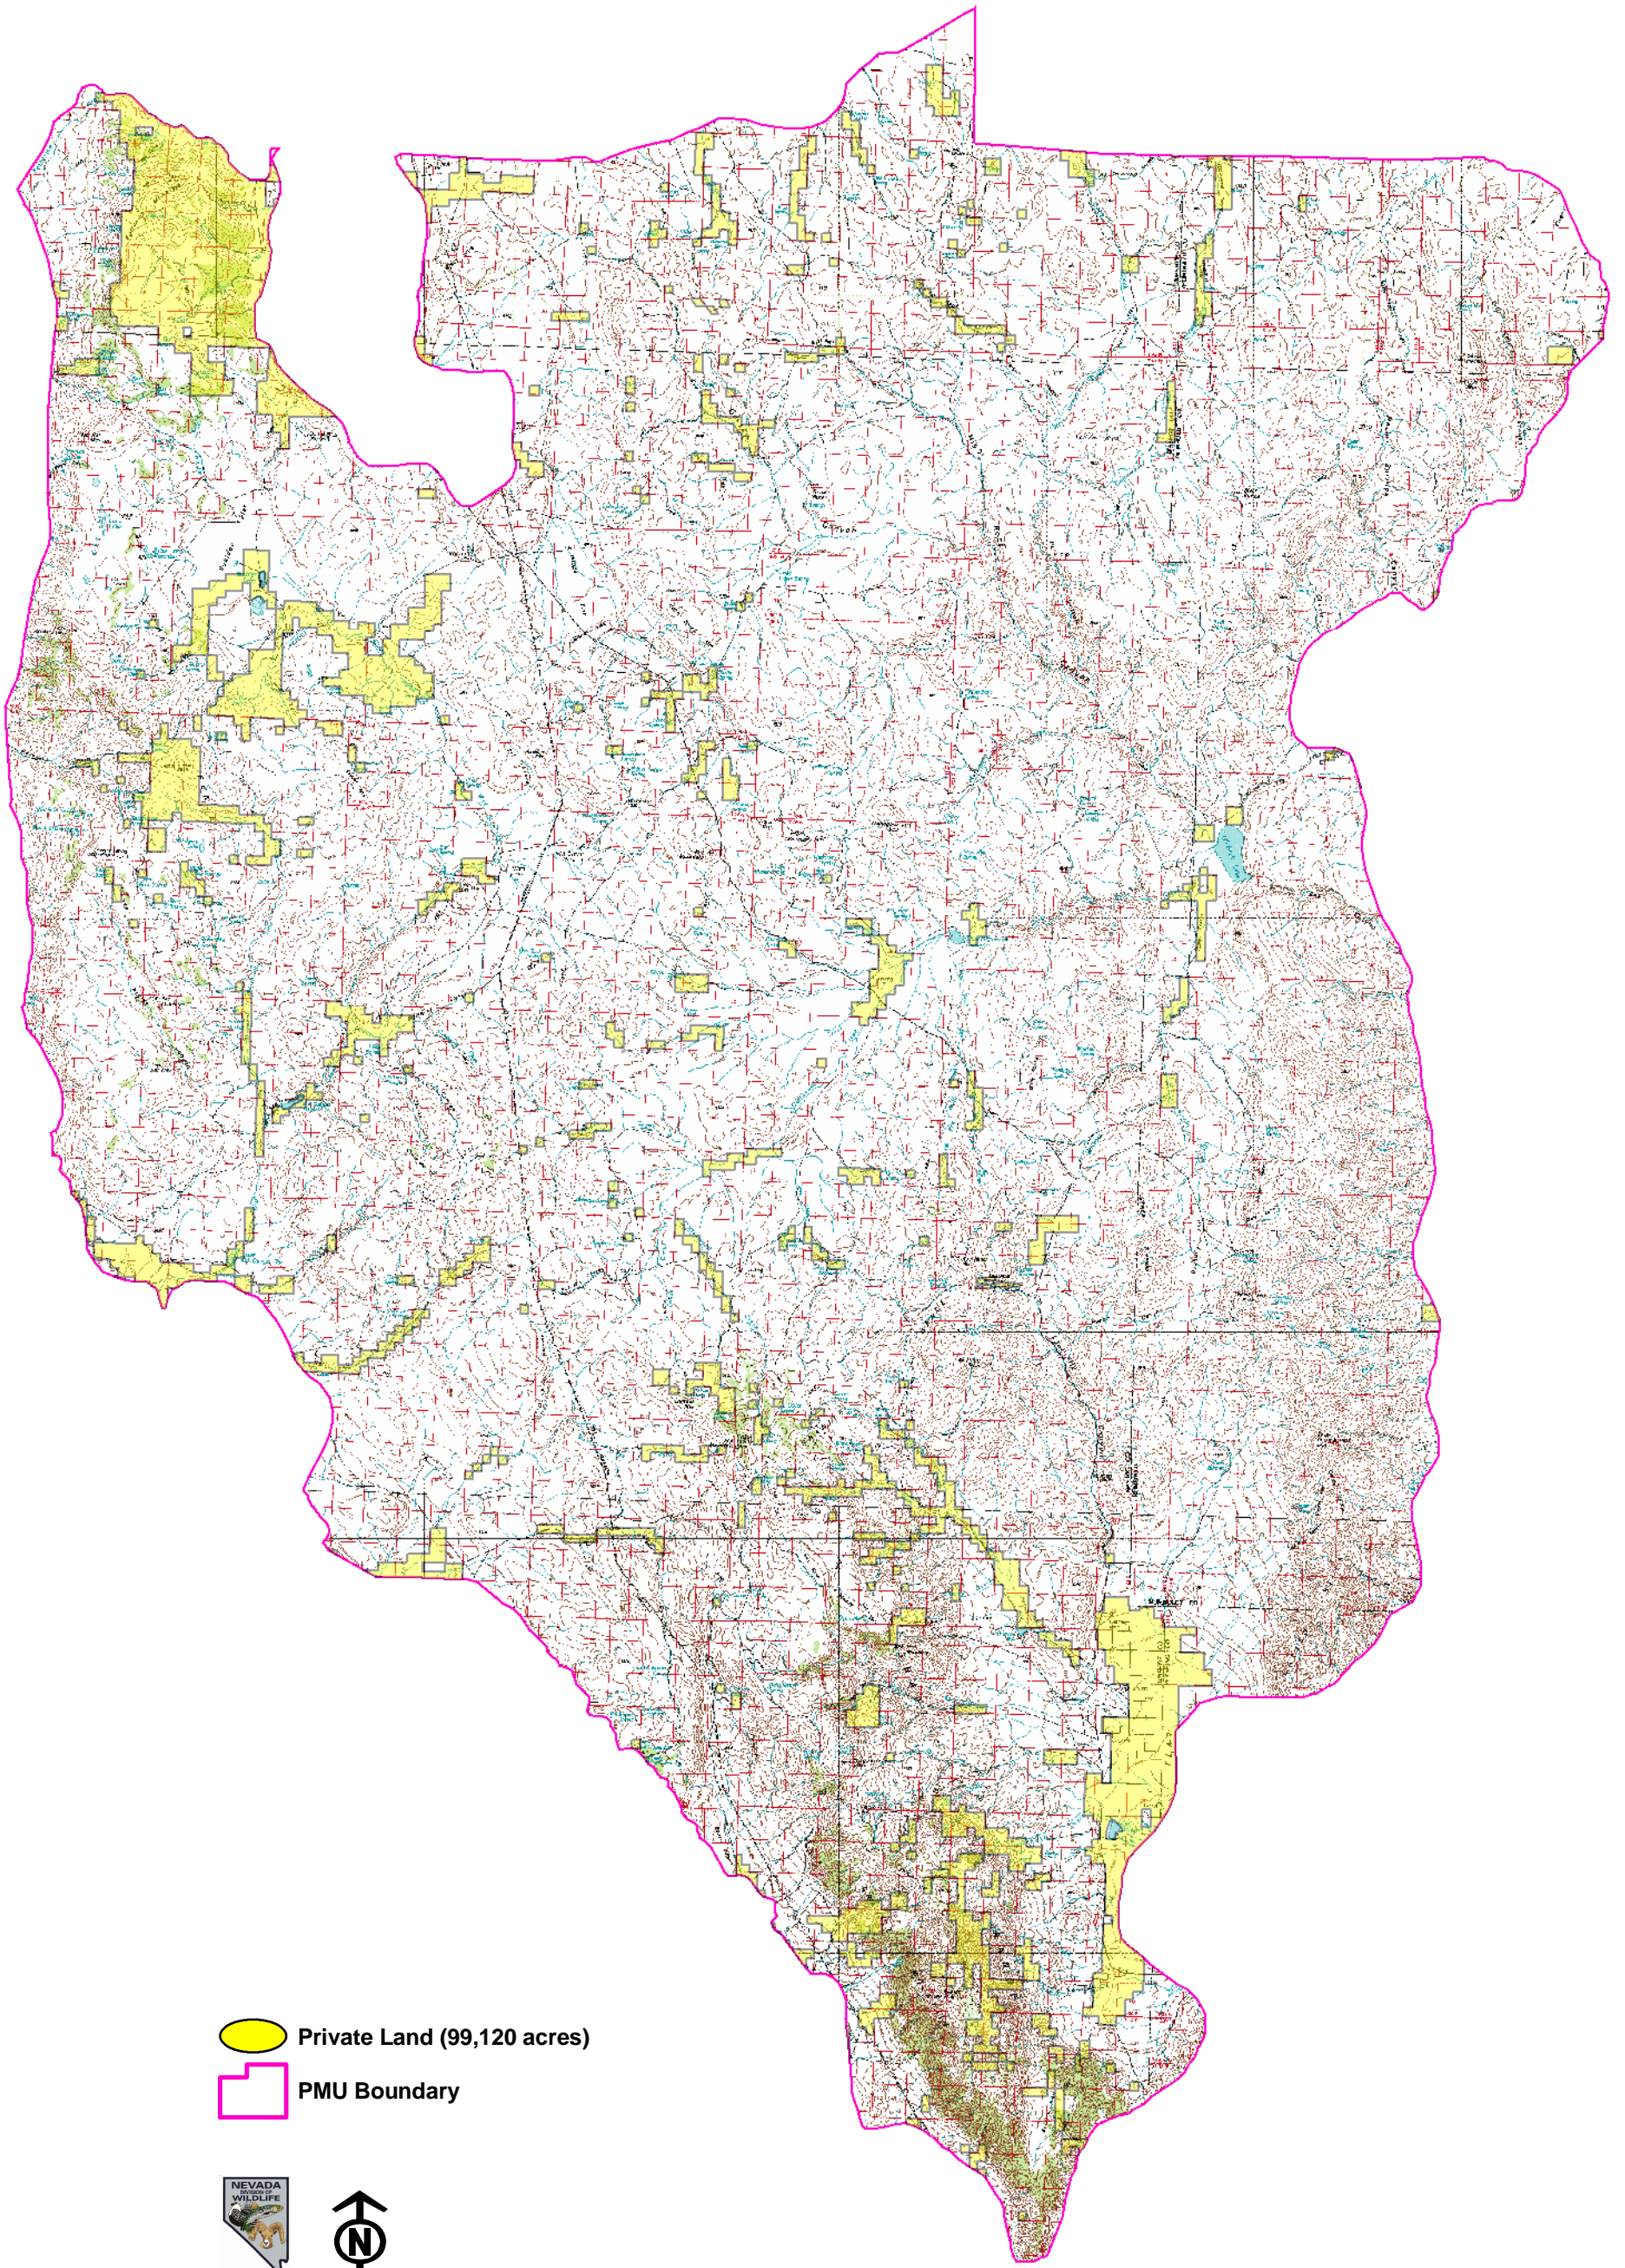

# Massacre PMU with Private Lands

-  Private Land (99,120 acres)
-  PMU Boundary