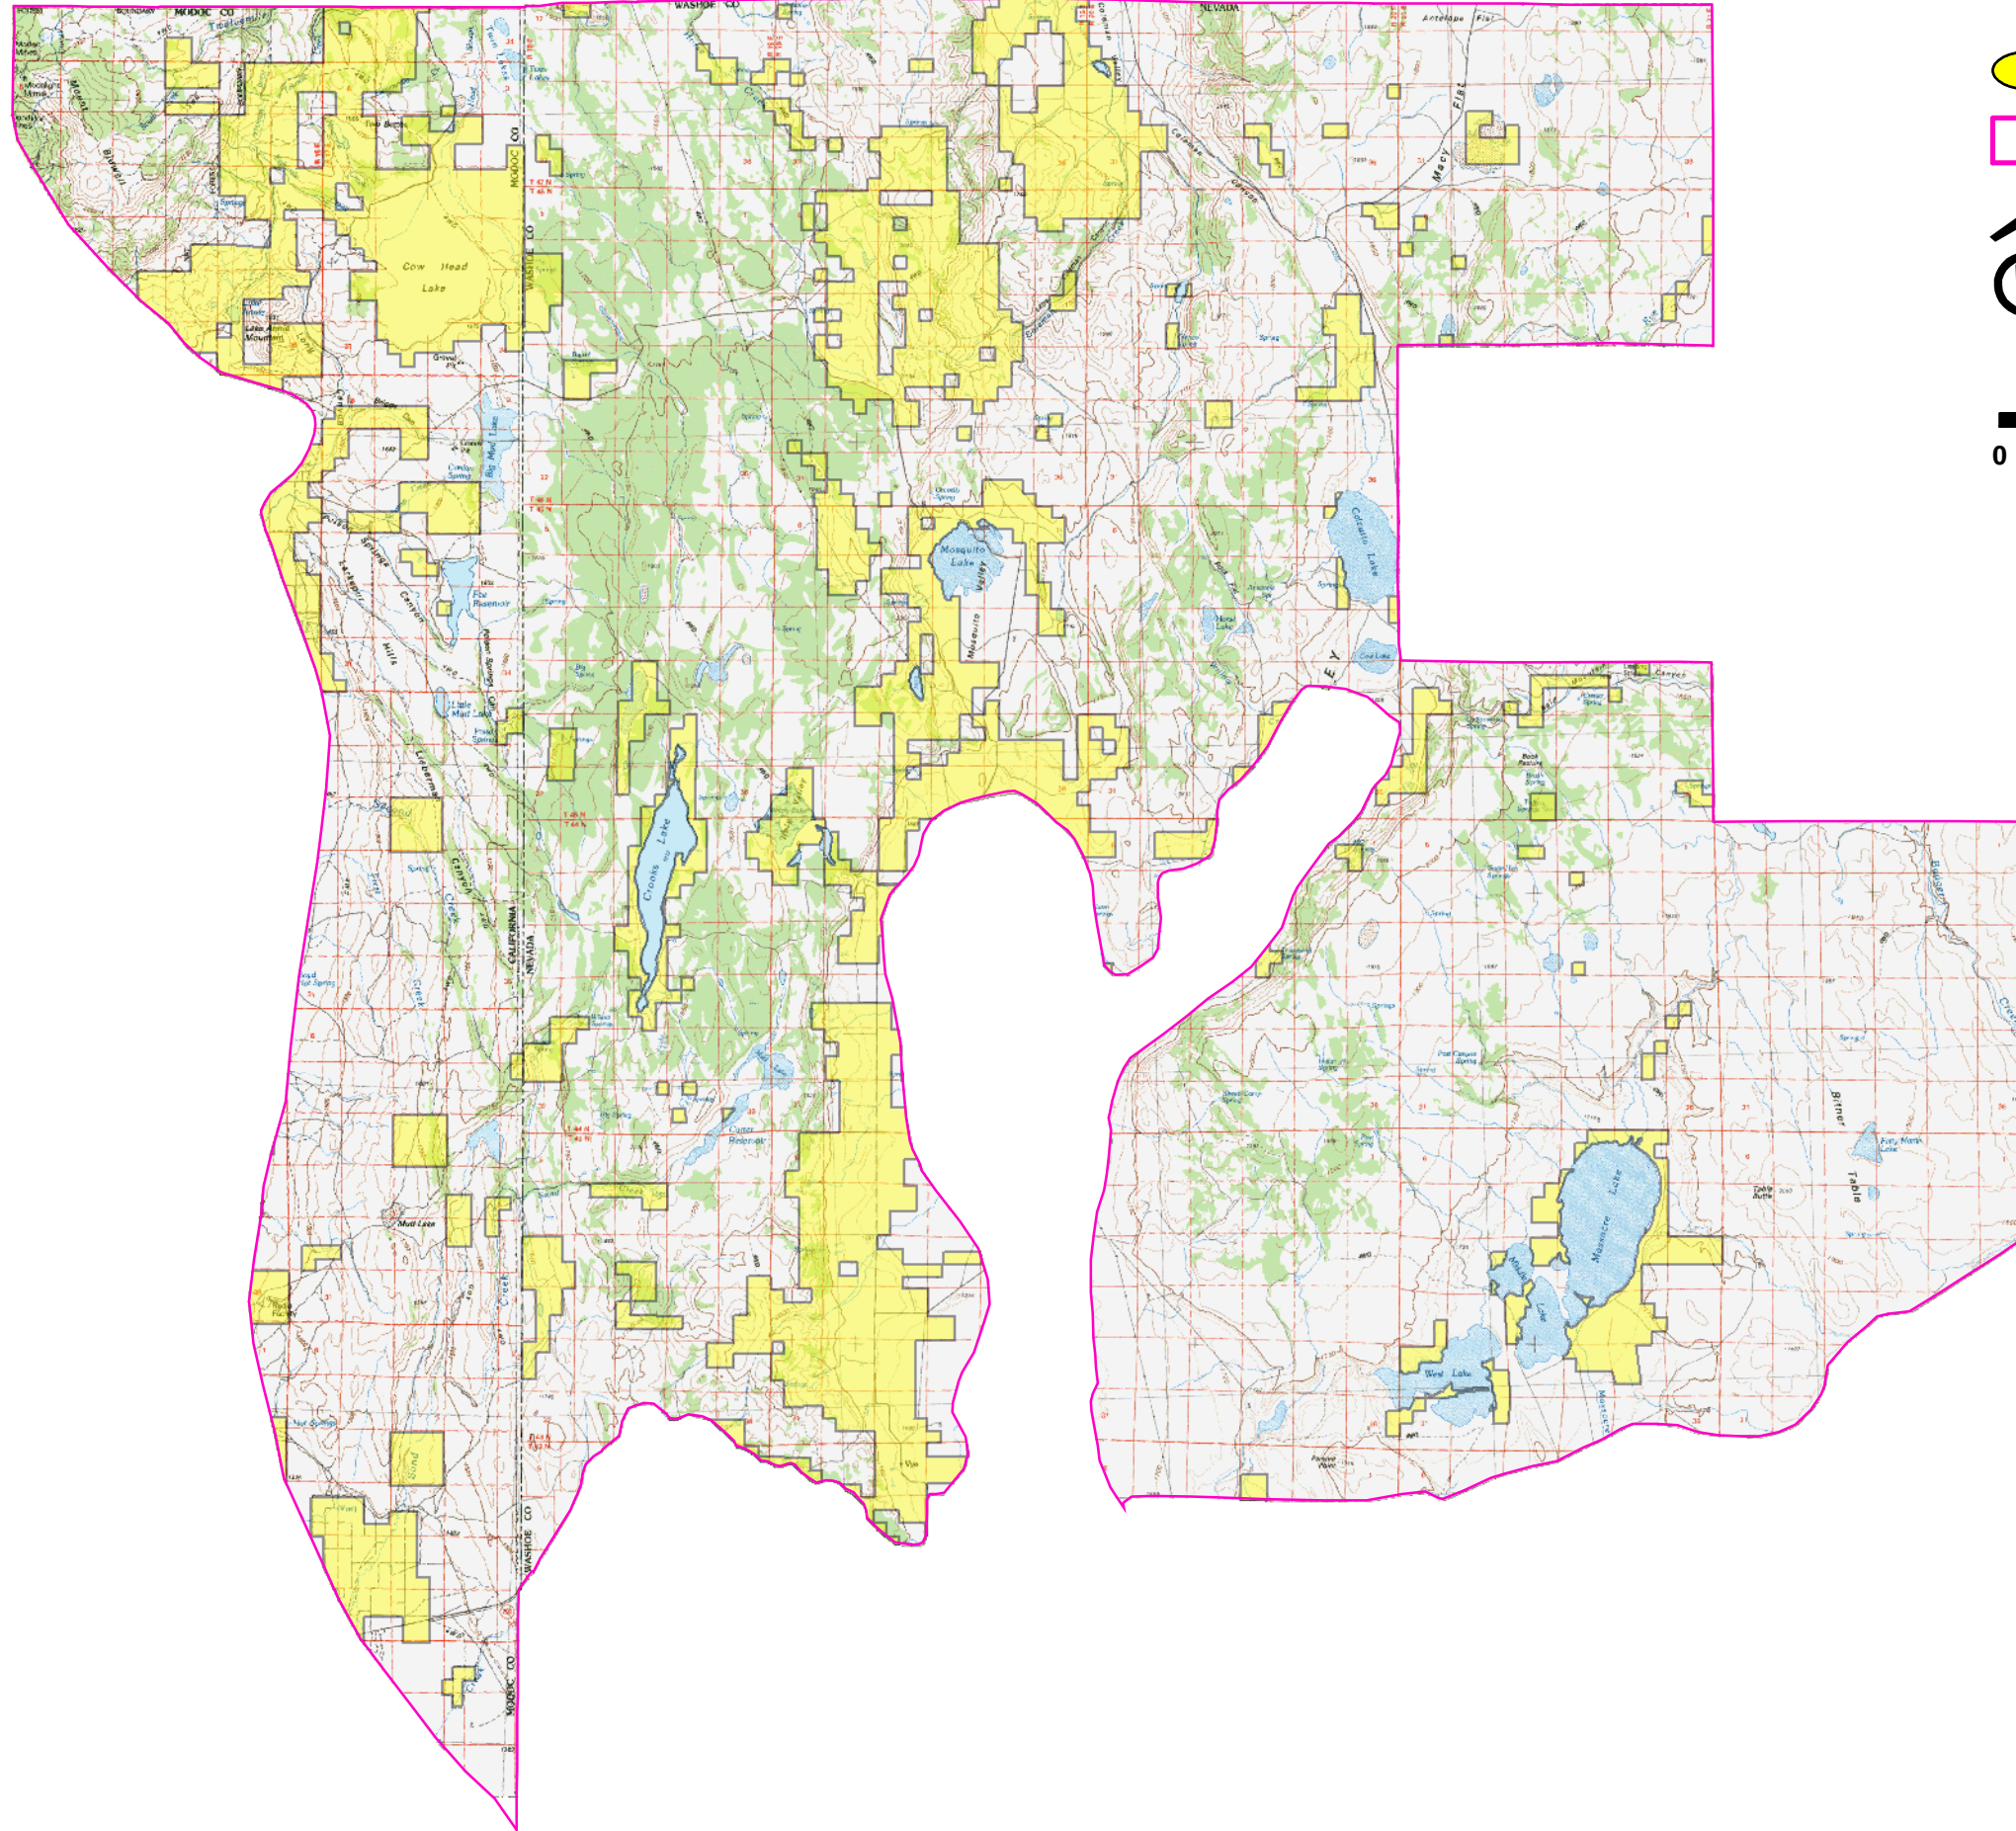

VYA PMU with Private Lands

 Private Land (85,462 acres)

 VYA PMU

 Miles
0 2 4 6 8